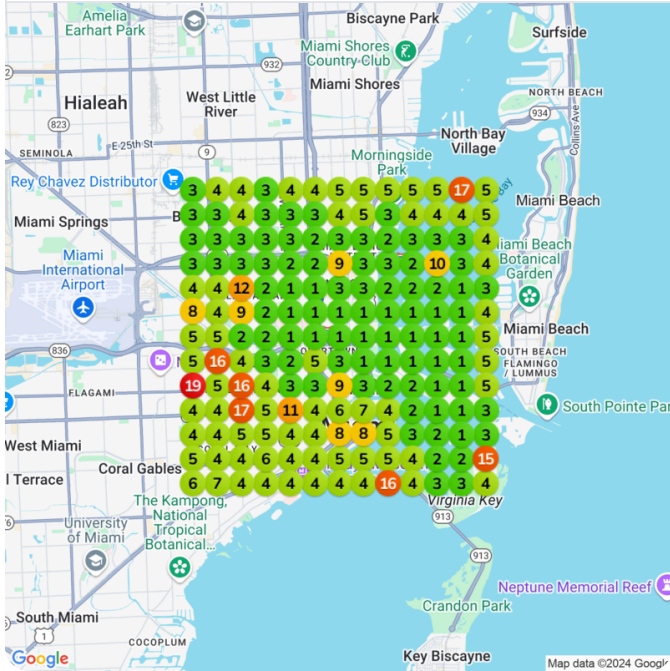

Heatmap Audits

Keyword: smoke shop

Keyword: cbd

Baseline audit
Nov 14,
2024

Average
ranking
4.05

Top 3
placements
50.89%

Improvement
6.62%

Date
Feb 12,
2025

Average
ranking
3.51

Top 3
placements
54.44%