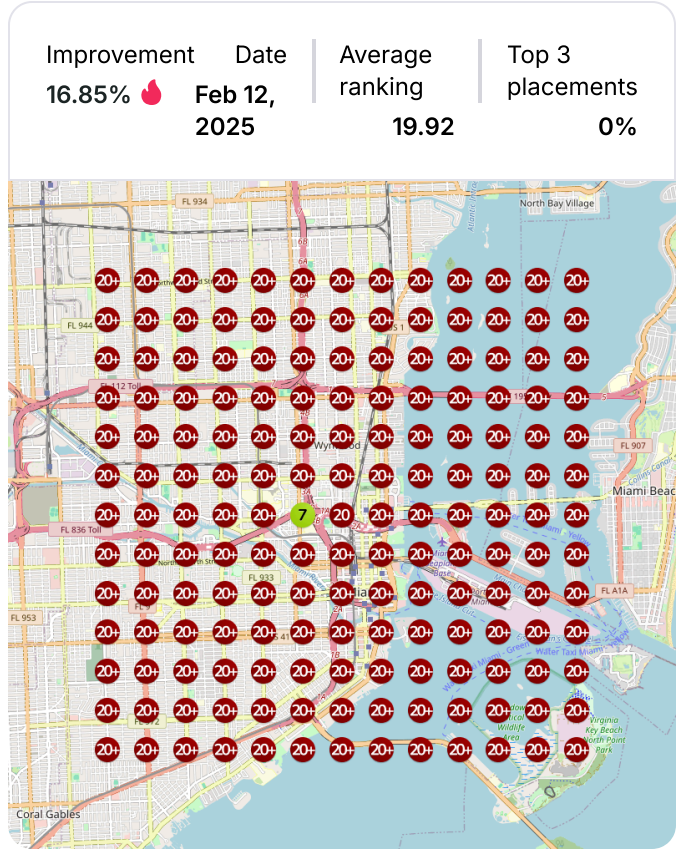

Keyword: smoke shop