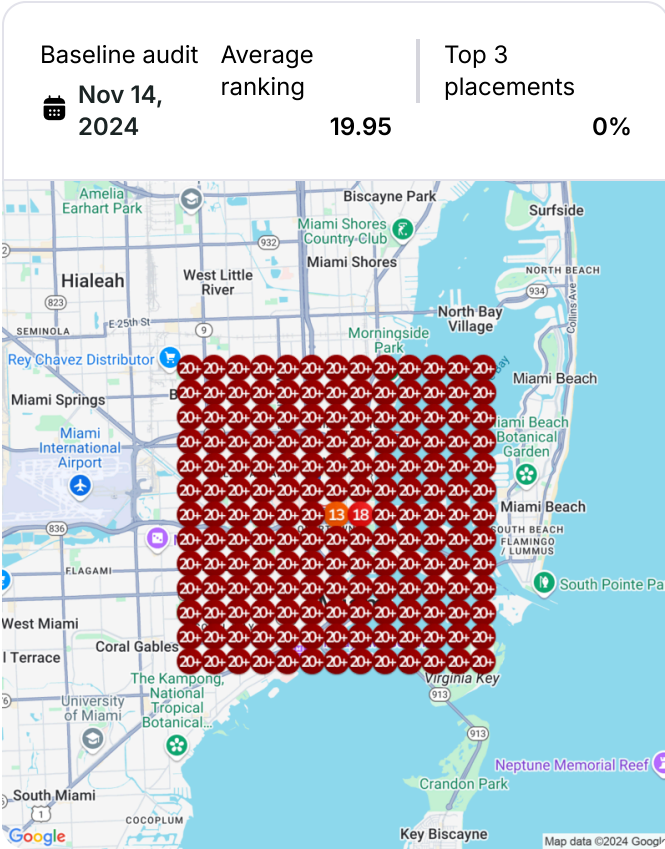

Keyword: smoke shop