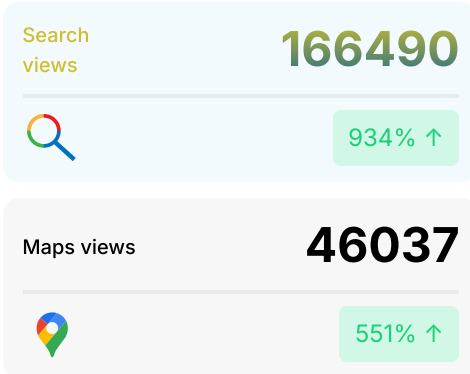

Mary Jane's Bakery Co 24 Hour CBD THC Smoke Shop
175 Northwest 14th Street

Date
Jan 13, 2025 to Feb 12, 2025

Performance Reports

People who saw your business

● Google Search ● Google Maps
1,000

Phone Calls

731% ↑

272 Last period

2259 This period

Website clicks

971% ↑

873 Last period

9352 This period

Direction requests