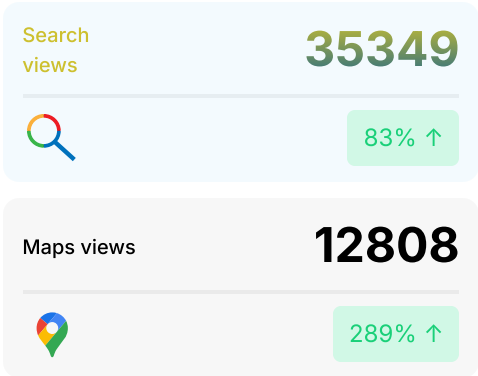

### People who saw your business

● Google Search ● Google Maps

Phone Calls

230% ↑

215 Last period

709 This period

Website clicks

177% ↑