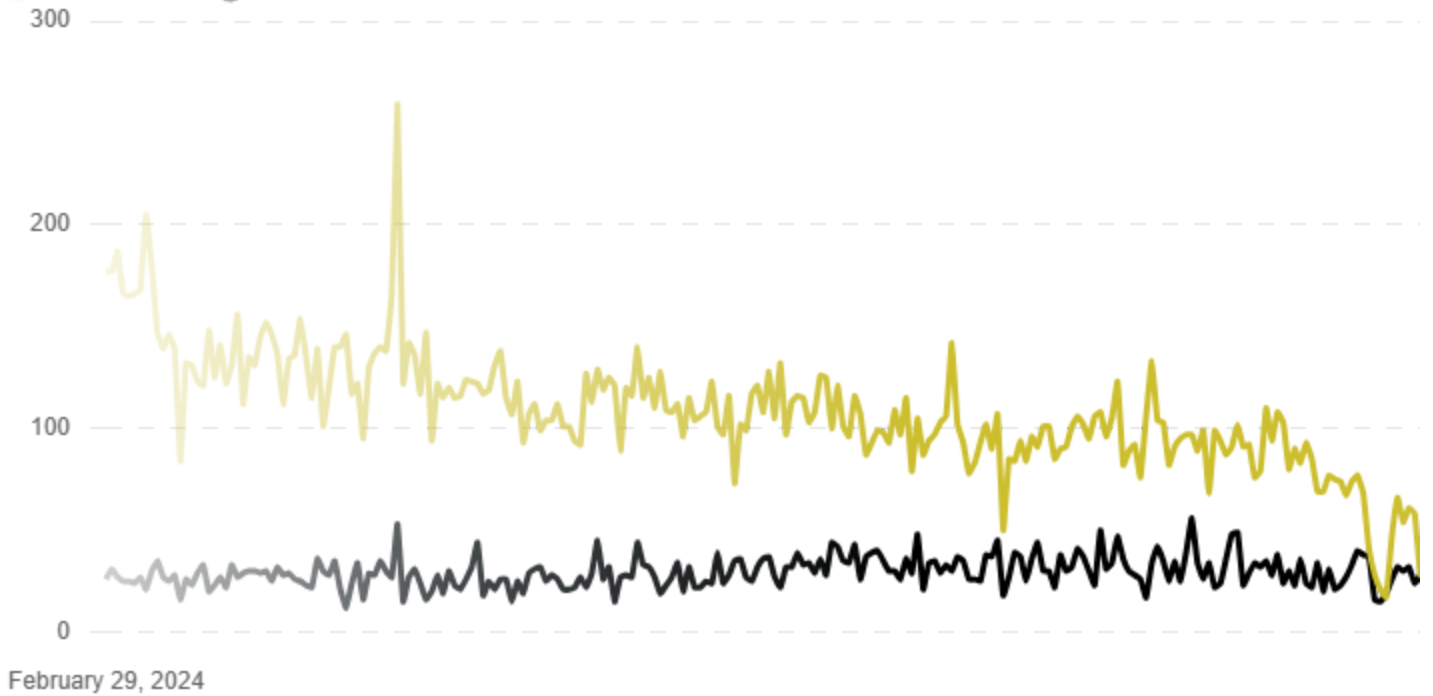

### People who saw your business

● Google Search ● Google Maps

Phone Calls

230% ↑

215 Last period

709 This period

Website clicks

177% ↑