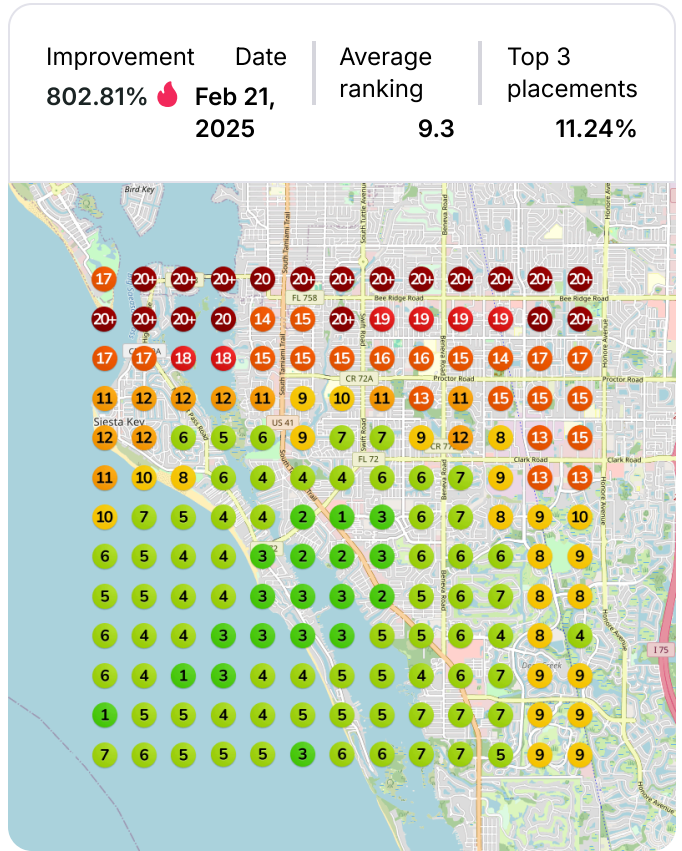

Keyword: vape shop