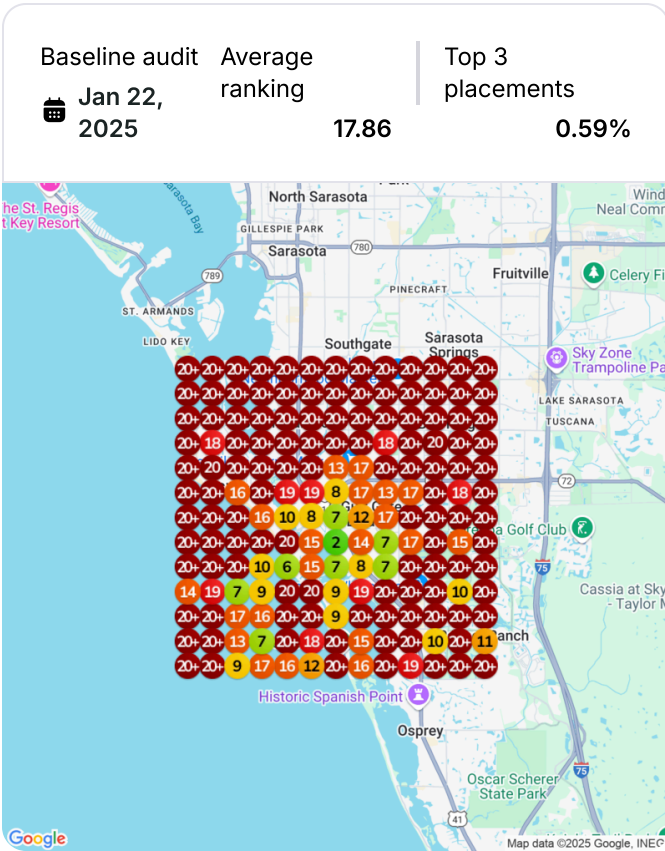

Keyword: vape shop