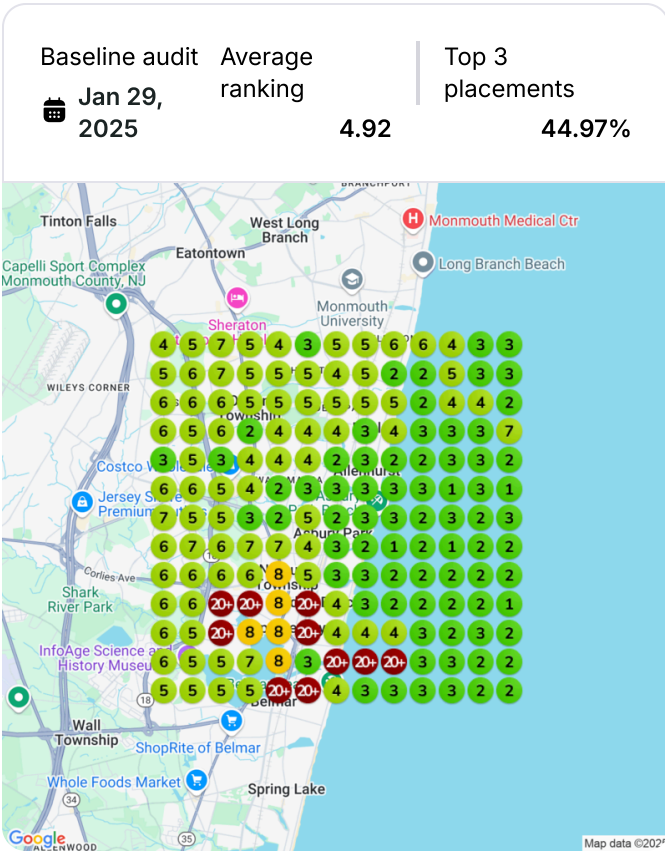

Keyword: best smoke shop