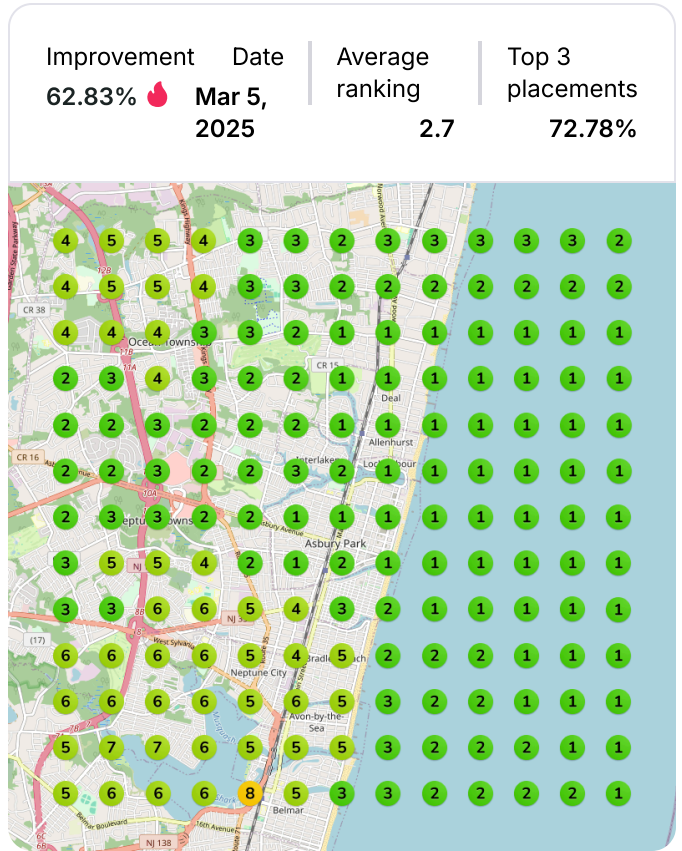

Keyword: best smoke shop