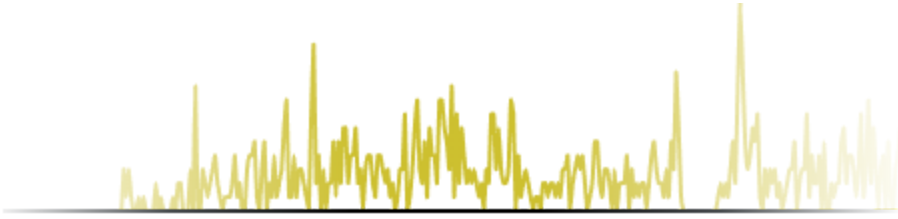

### People who saw your business

Search views **14032**

9511% ↑

Maps views **12391**

19568% ↑

● Google Search ● Google Maps  
150

February 29, 2024

Phone Calls

81700% ↑

0 Last period

817 This period

Website clicks

29700% ↑

6 Last period

1788 This period

Direction requests