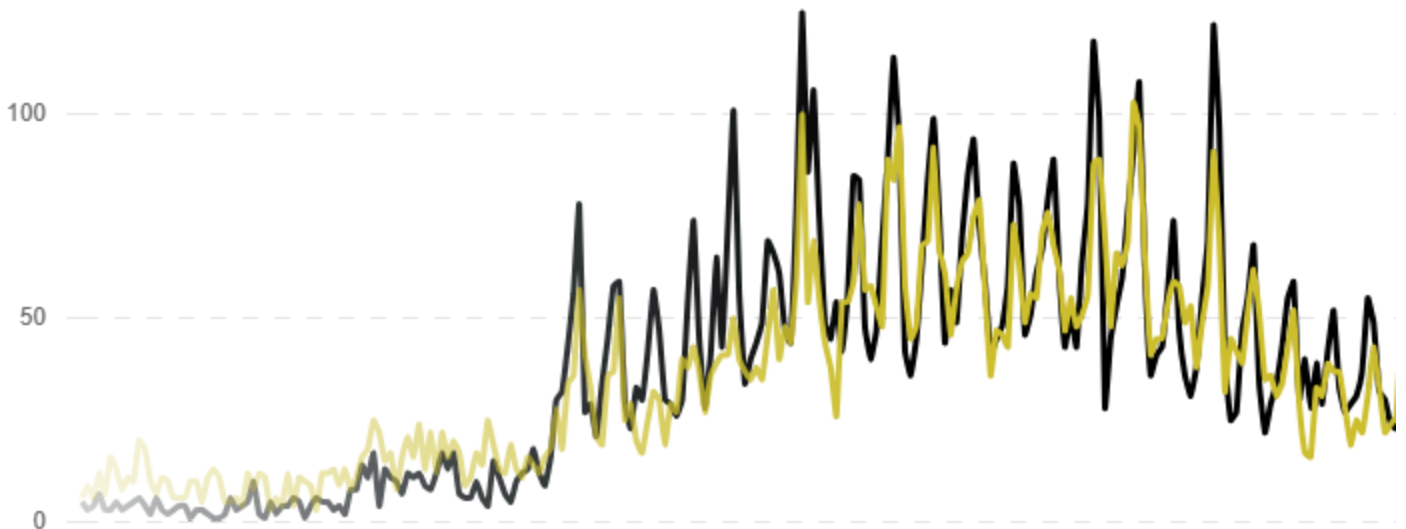

### People who saw your business

Search views **14032**

9511% ↑

Maps views **12391**

19568% ↑

● Google Search ● Google Maps  
150

February 29, 2024

Phone Calls

81700% ↑

0 Last period

817 This period

Website clicks

29700% ↑

6 Last period

1788 This period

Direction requests