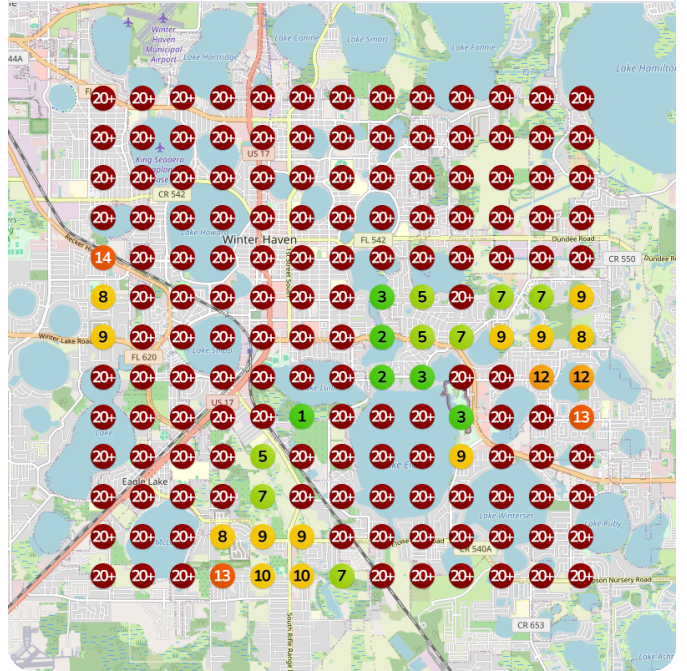

Nov 15, 2024 6.05 27.81%

Improvement Date Average ranking Top 3 placements

2.32% Feb 13, 2025 6.63 33.14%

Keyword: elf bar

Baseline audit Average ranking Top 3 placements
Nov 15, 2024 17.47 2.96%

Improvement Date Average ranking Top 3 placements
2.05% Feb 13, 2025 17.72 3.55%

Keyword: cigars

Baseline audit	Average ranking	Top 3 placements
Nov 15, 2024	11.37	0.59%

Improvement	Date	Average ranking	Top 3 placements
1.91%	Feb 13, 2025	11.7	0.59%

Keyword: vape

Baseline audit
Nov 15, 2024
Average ranking
4.25
Top 3 placements
52.07%