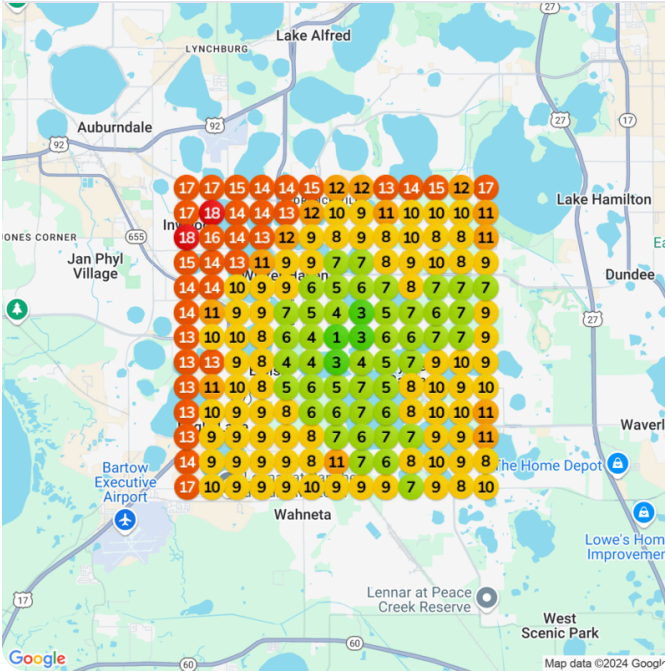

1029 This period

Website clicks

258% ↑

387 Last period

1387 This period

Direction requests

290% ↑

351 Last period

Heatmap Audits

Keyword: tobacco store

Baseline audit Average ranking Top 3 placements
📅 Nov 15, 2024 9.39 2.37%

Improvement Date Average ranking Top 3 placements
39.89% 🔥 Feb 13, 2025 8.3 4.73%

Keyword: smoke shop