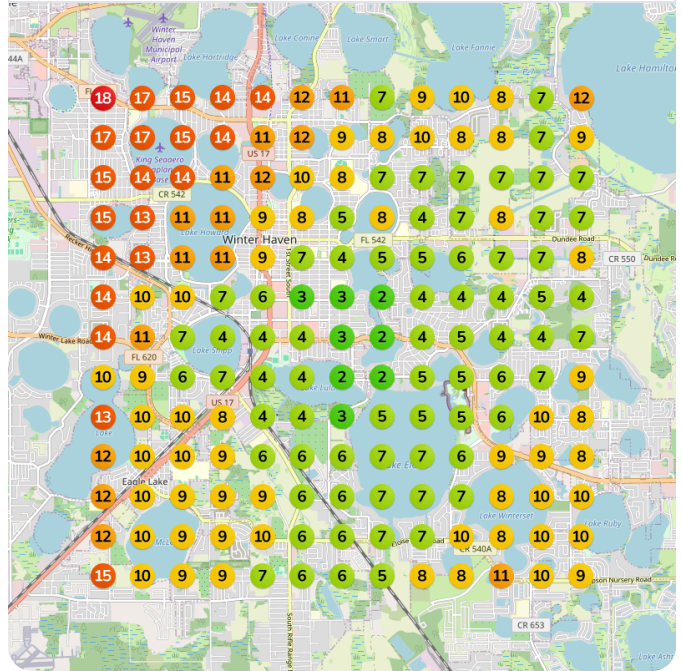

Heatmap Audits

Keyword: tobacco store

Baseline audit Average ranking Top 3 placements
📅 Nov 15, 2024 9.39 2.37%

Improvement Date Average ranking Top 3 placements
39.89% 🔥 Feb 13, 2025 8.3 4.73%

Keyword: smoke shop

Baseline audit Average ranking Top 3 placements
📅 Nov 15, 2024 10.22 4.73%

Improvement Date Average ranking Top 3 placements
17.16% 🔥 Feb 13, 2025 9.75 7.1%

Keyword: tobacco shop

Baseline audit	Average ranking	Top 3 placements
Nov 15, 2024	9.92	2.96%