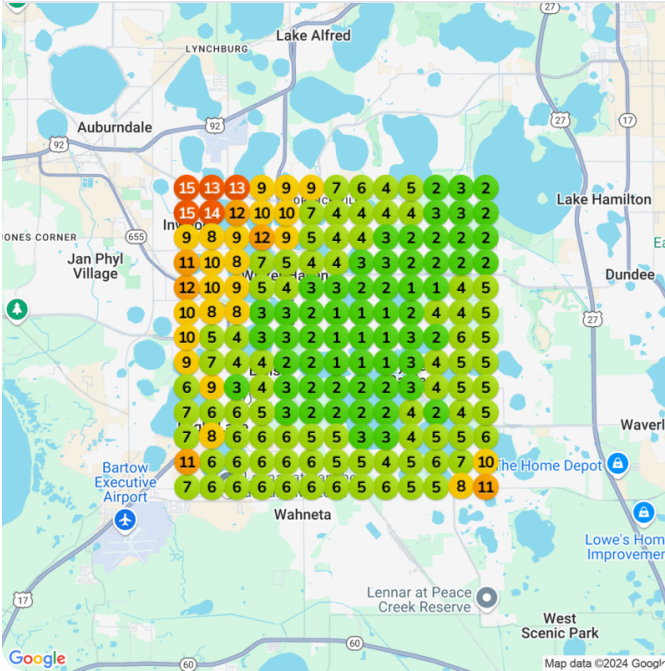

Baseline audit Average ranking Top 3 placements
📅 Nov 15, 2024 10.22 4.73%

Improvement Date Average ranking Top 3 placements
17.16% 🔥 Feb 13, 2025 9.75 7.1%

Keyword: tobacco shop

Baseline audit	Average ranking	Top 3 placements
Nov 15, 2024	9.92	2.96%

Improvement	Date	Average ranking	Top 3 placements
12.86%	Feb 13, 2025	9.4	4.14%

Keyword: vape store

Baseline audit	Average ranking	Top 3 placements
Nov 15, 2024	5.2	31.36%

Improvement	Date	Average ranking	Top 3 placements
3.57%	Feb 13, 2025	5.26	31.95%

Keyword: vape shop

Baseline audit	Average ranking	Top 3 placements
Nov 15, 2024	5.12	34.91%

Improvement	Date	Average ranking	Top 3 placements
3.03%	Feb 13, 2025	5.07	33.14%

Keyword: vapes

Baseline audit Average ranking Top 3 placements