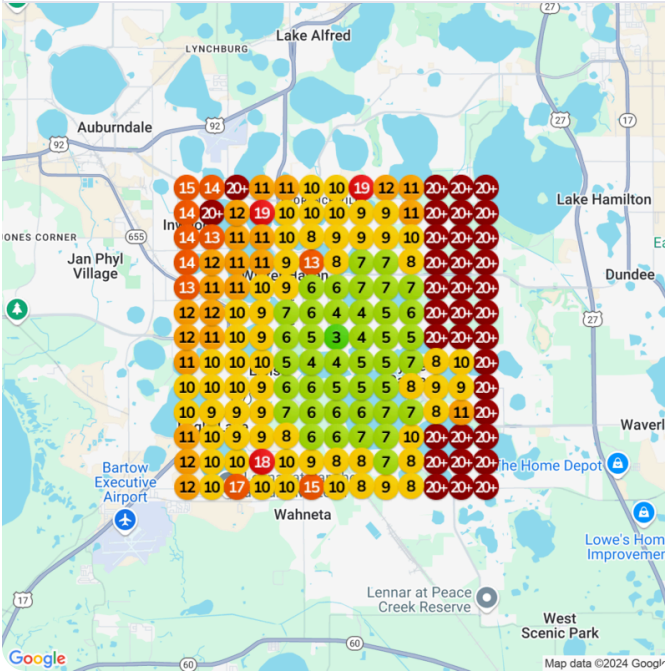

Keyword: vape shop

Baseline audit	Average ranking	Top 3 placements
Nov 15, 2024	5.12	34.91%

Improvement	Date	Average ranking	Top 3 placements
3.03%	Feb 13, 2025	5.07	33.14%

Keyword: vapes

Baseline audit Average ranking Top 3 placements

Nov 15, 2024 6.05 27.81%

Improvement Date Average ranking Top 3 placements

2.32% Feb 13, 2025 6.63 33.14%

Keyword: elf bar

Baseline audit Average ranking Top 3 placements
Nov 15, 2024 17.47 2.96%

Improvement Date Average ranking Top 3 placements
2.05% Feb 13, 2025 17.72 3.55%

Keyword: cigars

Baseline audit	Average ranking	Top 3 placements
Nov 15, 2024	11.37	0.59%

Improvement	Date	Average ranking	Top 3 placements
1.91%	Feb 13, 2025	11.7	0.59%

Keyword: vape

Baseline audit
Nov 15, 2024
Average ranking
4.25
Top 3 placements
52.07%