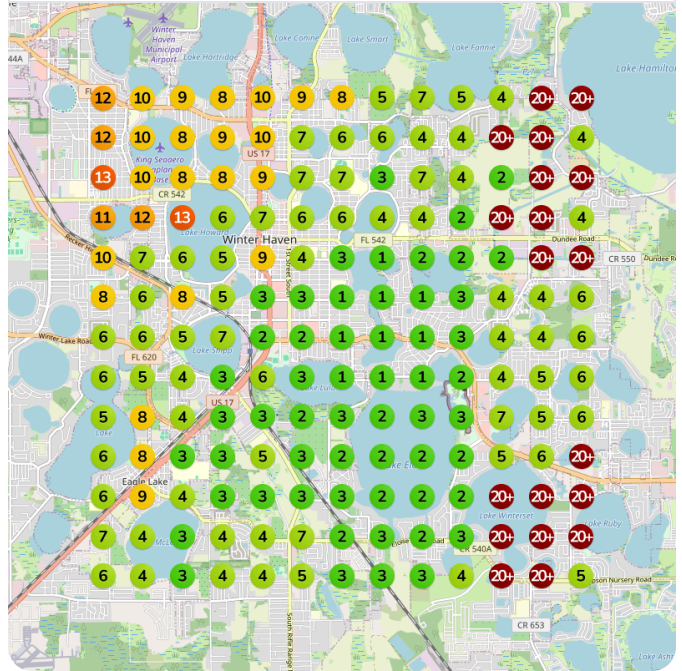

Improvement	Date	Average ranking	Top 3 placements
12.86%	Feb 13, 2025	9.4	4.14%

Keyword: vape store

Baseline audit	Average ranking	Top 3 placements
Nov 15, 2024	5.2	31.36%

Improvement	Date	Average ranking	Top 3 placements
3.57%	Feb 13, 2025	5.26	31.95%

Keyword: vape shop

Baseline audit	Average ranking	Top 3 placements
Nov 15, 2024	5.12	34.91%

Improvement	Date	Average ranking	Top 3 placements
3.03%	Feb 13, 2025	5.07	33.14%

Keyword: vapes

Baseline audit Average ranking Top 3 placements

Nov 15, 2024 6.05 27.81%

Improvement Date Average ranking Top 3 placements

2.32% Feb 13, 2025 6.63 33.14%

Keyword: elf bar

Baseline audit Average ranking Top 3 placements
Nov 15, 2024 17.47 2.96%

Improvement Date Average ranking Top 3 placements
2.05% Feb 13, 2025 17.72 3.55%