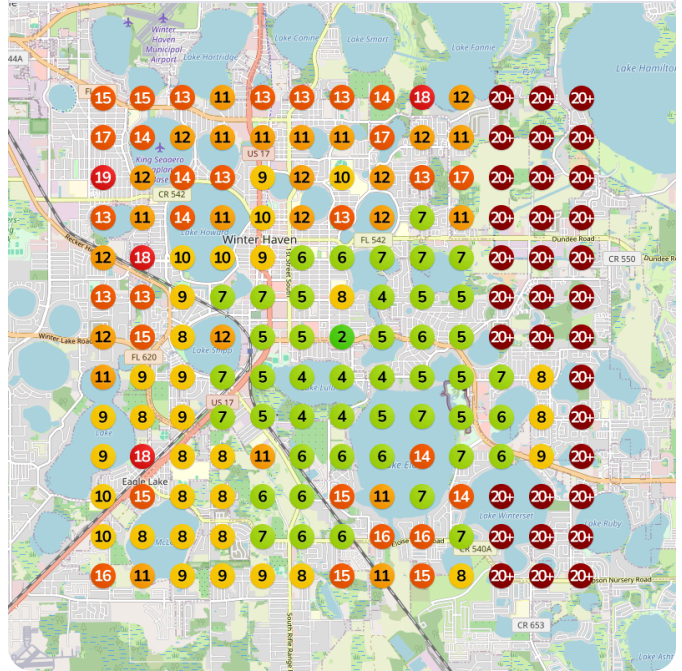

Nov 15, 2024 6.05 27.81%

Improvement Date Average ranking Top 3 placements

2.32% Feb 13, 2025 6.63 33.14%

Keyword: elf bar

Baseline audit Average ranking Top 3 placements
Nov 15, 2024 17.47 2.96%

Improvement Date Average ranking Top 3 placements
2.05% Feb 13, 2025 17.72 3.55%

Keyword: cigars

Baseline audit	Average ranking	Top 3 placements
Nov 15, 2024	11.37	0.59%

Improvement	Date	Average ranking	Top 3 placements
1.91%	Feb 13, 2025	11.7	0.59%

Keyword: vape

Baseline audit
Nov 15, 2024
Average ranking
4.25
Top 3 placements
52.07%