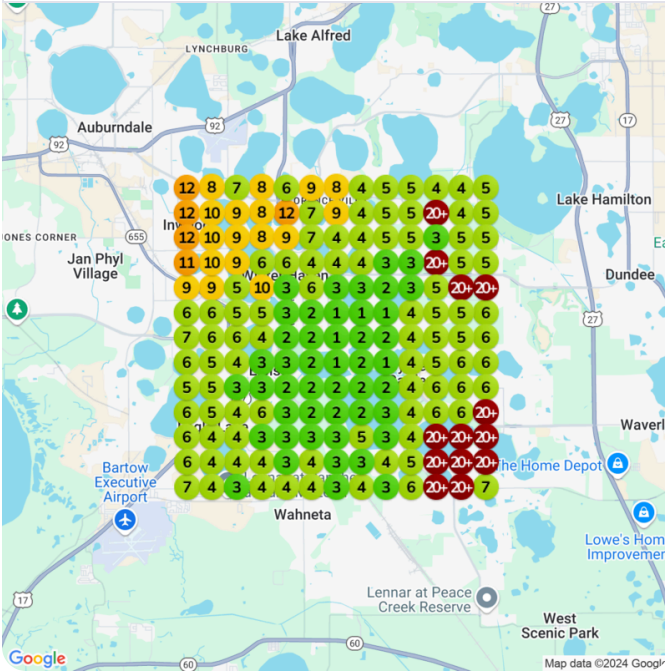

Improvement	Date	Average ranking	Top 3 placements
12.86%	Feb 13, 2025	9.4	4.14%

Keyword: vape store

Baseline audit	Average ranking	Top 3 placements
Nov 15, 2024	5.2	31.36%

Improvement	Date	Average ranking	Top 3 placements
3.57%	Feb 13, 2025	5.26	31.95%

Keyword: vape shop

Baseline audit	Average ranking	Top 3 placements
Nov 15, 2024	5.12	34.91%

Improvement	Date	Average ranking	Top 3 placements
3.03%	Feb 13, 2025	5.07	33.14%

Keyword: vapes

Baseline audit Average ranking Top 3 placements

Nov 15, 2024 6.05 27.81%

Improvement Date Average ranking Top 3 placements

2.32% Feb 13, 2025 6.63 33.14%

Keyword: elf bar

Baseline audit Average ranking Top 3 placements
Nov 15, 2024 17.47 2.96%

Improvement Date Average ranking Top 3 placements
2.05% Feb 13, 2025 17.72 3.55%

Keyword: cigars

Baseline audit	Average ranking	Top 3 placements
Nov 15, 2024	11.37	0.59%

Improvement	Date	Average ranking	Top 3 placements
1.91%	Feb 13, 2025	11.7	0.59%

Keyword: vape

Baseline audit
Nov 15, 2024
Average ranking
4.25
Top 3 placements
52.07%