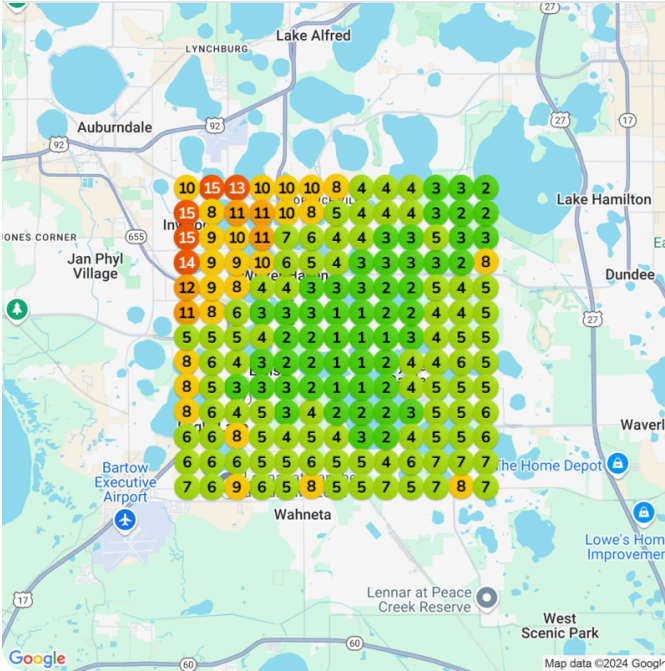

Heatmap Audits

Keyword: tobacco store

Baseline audit Average ranking Top 3 placements
📅 Nov 15, 2024 9.39 2.37%

Improvement Date Average ranking Top 3 placements
39.89% 🔥 Feb 13, 2025 8.3 4.73%

Keyword: smoke shop

Baseline audit Average ranking Top 3 placements
📅 Nov 15, 2024 10.22 4.73%

Improvement Date Average ranking Top 3 placements
17.16% 🔥 Feb 13, 2025 9.75 7.1%

Keyword: tobacco shop

Baseline audit	Average ranking	Top 3 placements
Nov 15, 2024	9.92	2.96%

Improvement	Date	Average ranking	Top 3 placements
12.86%	Feb 13, 2025	9.4	4.14%

Keyword: vape store

Baseline audit	Average ranking	Top 3 placements
Nov 15, 2024	5.2	31.36%

Improvement	Date	Average ranking	Top 3 placements
3.57%	Feb 13, 2025	5.26	31.95%