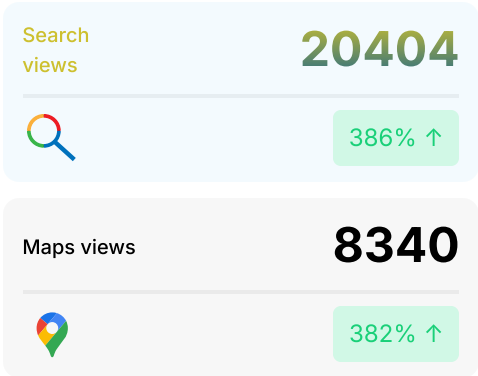

Pink Cloud Smoke Shop
767 Cypress Gardens Boulevard Suite 767

Date
Jan 14, 2025 to Feb 13, 2025

Performance Reports

People who saw your business

● Google Search ● Google Maps

Phone Calls

404% ↑

204 Last period

1029 This period

Website clicks

258% ↑

387 Last period

1387 This period

Direction requests

290% ↑

351 Last period