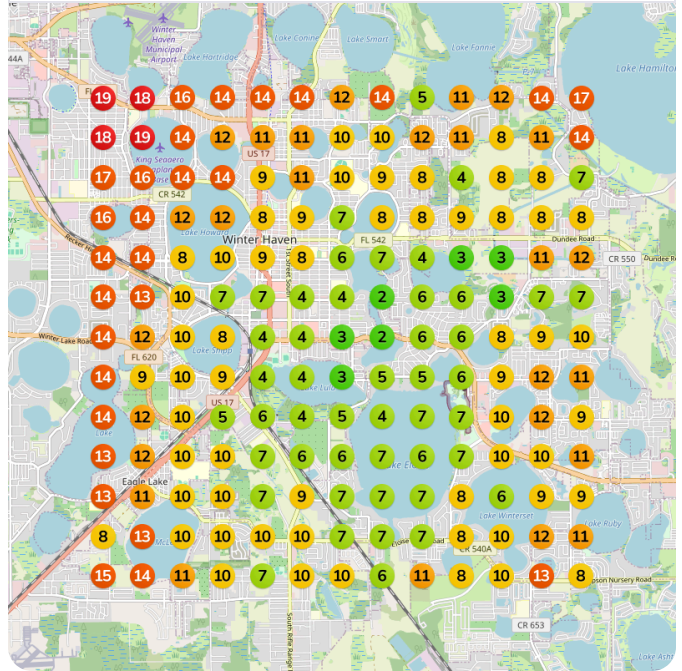

Heatmap Audits

Keyword: tobacco store

Baseline audit Average ranking Top 3 placements
📅 Nov 15, 2024 9.39 2.37%

Improvement Date Average ranking Top 3 placements
39.89% 🔥 Feb 13, 2025 8.3 4.73%

Keyword: smoke shop

Baseline audit Average ranking Top 3 placements
📅 Nov 15, 2024 10.22 4.73%

Improvement Date Average ranking Top 3 placements
17.16% 🔥 Feb 13, 2025 9.75 7.1%

Keyword: tobacco shop

Baseline audit	Average ranking	Top 3 placements
Nov 15, 2024	9.92	2.96%

Improvement	Date	Average ranking	Top 3 placements
12.86%	Feb 13, 2025	9.4	4.14%

Keyword: vape store

Baseline audit	Average ranking	Top 3 placements
Nov 15, 2024	5.2	31.36%

Improvement	Date	Average ranking	Top 3 placements
3.57%	Feb 13, 2025	5.26	31.95%