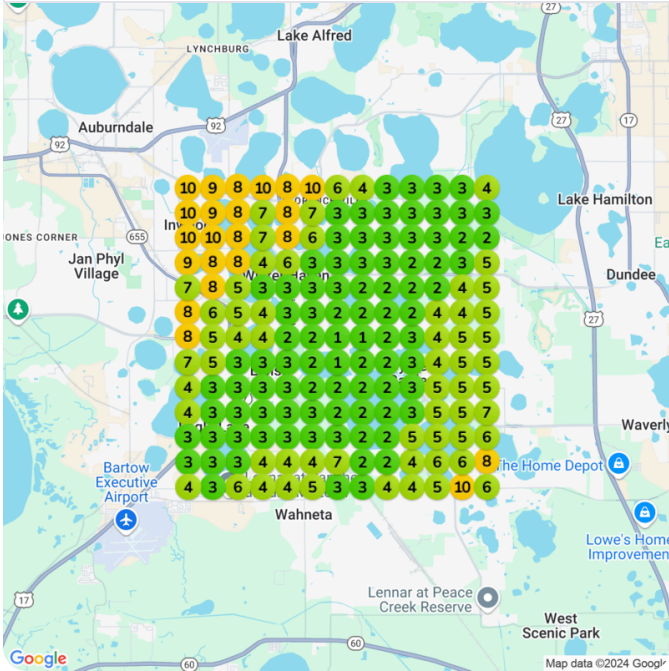

Keyword: cigars

Baseline audit	Average ranking	Top 3 placements
Nov 15, 2024	11.37	0.59%

Improvement	Date	Average ranking	Top 3 placements
1.91%	Feb 13, 2025	11.7	0.59%

Keyword: vape

Baseline audit
Nov 15, 2024
Average ranking
4.25
Top 3 placements
52.07%

Improvement
0.38%
Date
Feb 13, 2025
Average ranking
4.07
Top 3 placements
46.75%