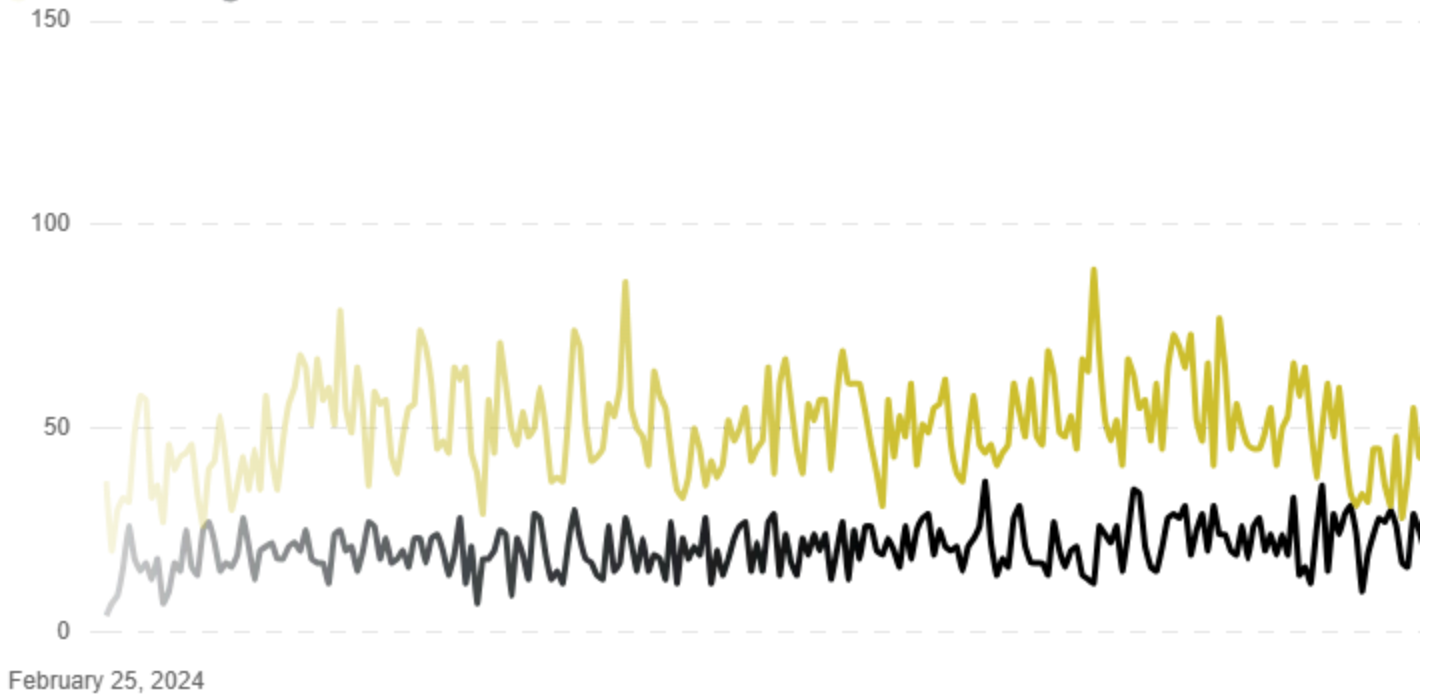

Pink Cloud Smoke Shop
767 Cypress Gardens Boulevard Suite 767

Date
Jan 14, 2025 to Feb 13, 2025

Performance Reports

People who saw your business

● Google Search ● Google Maps

Phone Calls

404% ↑

204 Last period

1029 This period

Website clicks

258% ↑

387 Last period

1387 This period

Direction requests

290% ↑

351 Last period