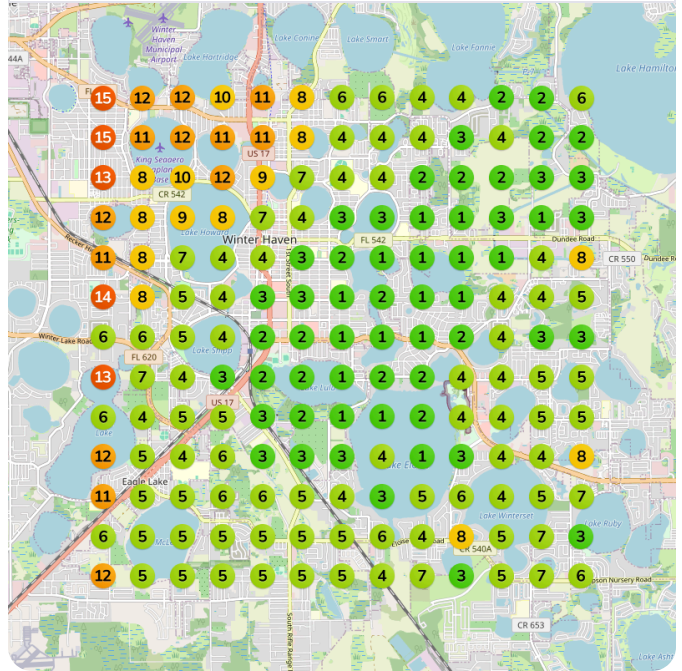

Baseline audit Average ranking Top 3 placements
📅 Nov 15, 2024 10.22 4.73%

Improvement Date Average ranking Top 3 placements
17.16% 🔥 Feb 13, 2025 9.75 7.1%

Keyword: tobacco shop

Baseline audit	Average ranking	Top 3 placements
Nov 15, 2024	9.92	2.96%

Improvement	Date	Average ranking	Top 3 placements
12.86%	Feb 13, 2025	9.4	4.14%

Keyword: vape store

Baseline audit	Average ranking	Top 3 placements
Nov 15, 2024	5.2	31.36%

Improvement	Date	Average ranking	Top 3 placements
3.57%	Feb 13, 2025	5.26	31.95%

Keyword: vape shop

Baseline audit	Average ranking	Top 3 placements
Nov 15, 2024	5.12	34.91%

Improvement	Date	Average ranking	Top 3 placements
3.03%	Feb 13, 2025	5.07	33.14%

Keyword: vapes

Baseline audit Average ranking Top 3 placements