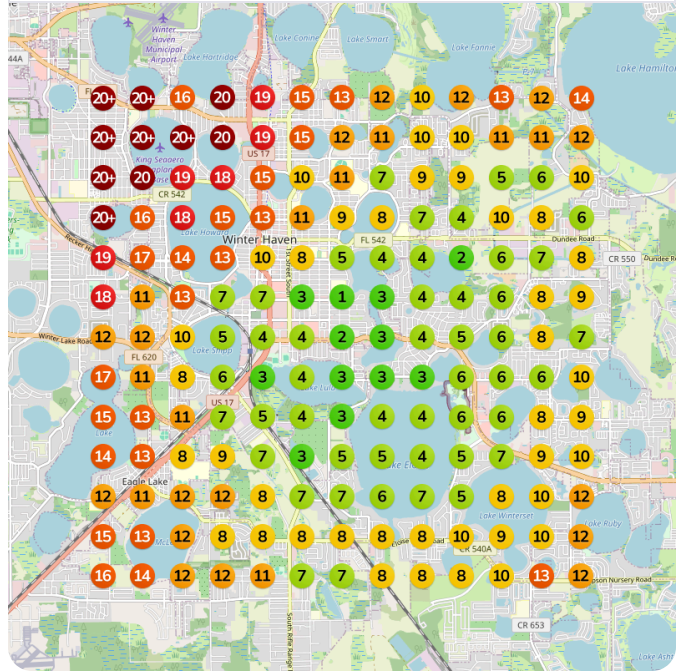

Heatmap Audits

Keyword: tobacco store

Baseline audit Average ranking Top 3 placements
📅 Nov 15, 2024 9.39 2.37%

Improvement Date Average ranking Top 3 placements
39.89% 🔥 Feb 13, 2025 8.3 4.73%

Keyword: smoke shop

Baseline audit Average ranking Top 3 placements
📅 Nov 15, 2024 10.22 4.73%

Improvement Date Average ranking Top 3 placements
17.16% 🔥 Feb 13, 2025 9.75 7.1%

Keyword: tobacco shop

Baseline audit	Average ranking	Top 3 placements
Nov 15, 2024	9.92	2.96%