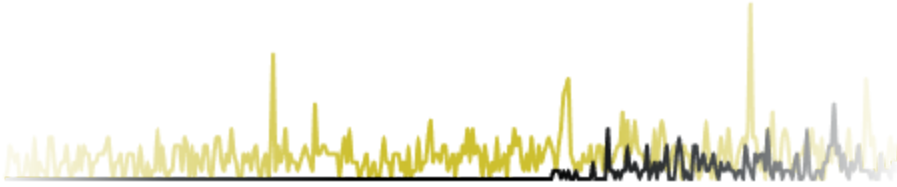

1029 This period

Website clicks

258% ↑

387 Last period

1387 This period

Direction requests

290% ↑

351 Last period