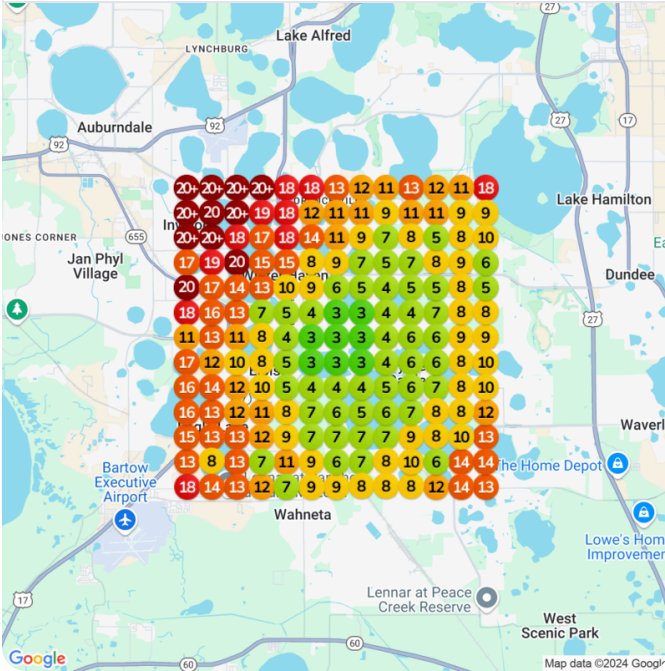

Heatmap Audits

Keyword: tobacco store

Baseline audit Average ranking Top 3 placements
📅 Nov 15, 2024 9.39 2.37%

Improvement Date Average ranking Top 3 placements
39.89% 🔥 Feb 13, 2025 8.3 4.73%

Keyword: smoke shop

Baseline audit Average ranking Top 3 placements
📅 Nov 15, 2024 10.22 4.73%

Improvement Date Average ranking Top 3 placements
17.16% 🔥 Feb 13, 2025 9.75 7.1%

Keyword: tobacco shop

Baseline audit	Average ranking	Top 3 placements
Nov 15, 2024	9.92	2.96%