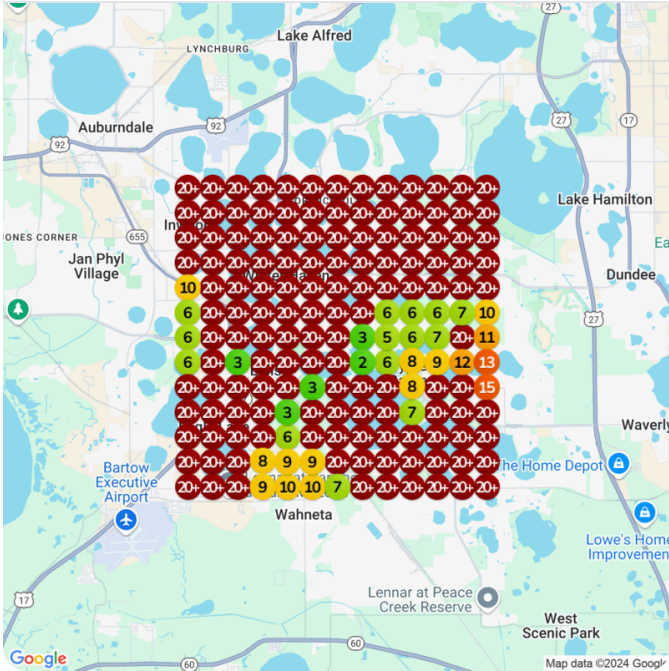

Keyword: vape shop

Baseline audit	Average ranking	Top 3 placements
Nov 15, 2024	5.12	34.91%

Improvement	Date	Average ranking	Top 3 placements
3.03%	Feb 13, 2025	5.07	33.14%

Keyword: vapes

Baseline audit Average ranking Top 3 placements

Nov 15, 2024 6.05 27.81%

Improvement Date Average ranking Top 3 placements

2.32% Feb 13, 2025 6.63 33.14%

Keyword: elf bar

Baseline audit Average ranking Top 3 placements
Nov 15, 2024 17.47 2.96%

Improvement Date Average ranking Top 3 placements
2.05% Feb 13, 2025 17.72 3.55%

Keyword: cigars

Baseline audit	Average ranking	Top 3 placements
Nov 15, 2024	11.37	0.59%

Improvement	Date	Average ranking	Top 3 placements
1.91%	Feb 13, 2025	11.7	0.59%

Keyword: vape

Baseline audit
Nov 15, 2024
Average ranking
4.25
Top 3 placements
52.07%