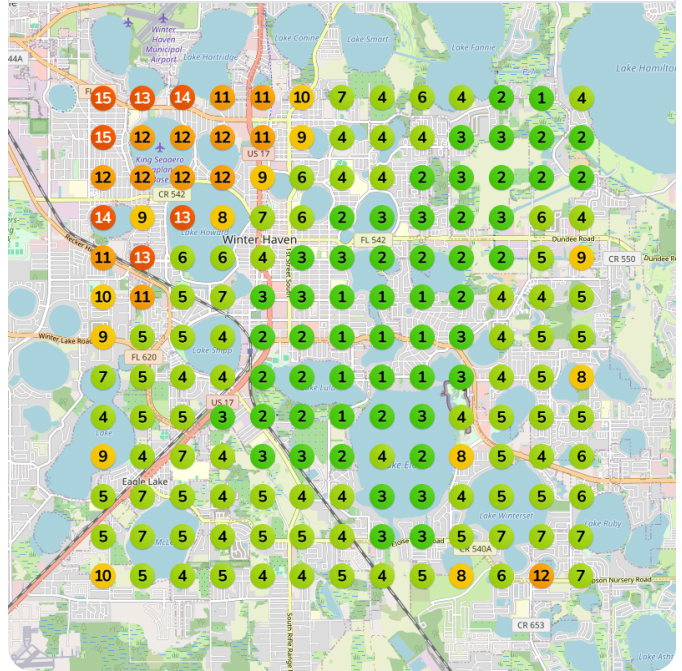

Baseline audit Average ranking Top 3 placements
📅 Nov 15, 2024 10.22 4.73%

Improvement Date Average ranking Top 3 placements
17.16% 🔥 Feb 13, 2025 9.75 7.1%

Keyword: tobacco shop

Baseline audit	Average ranking	Top 3 placements
Nov 15, 2024	9.92	2.96%

Improvement	Date	Average ranking	Top 3 placements
12.86%	Feb 13, 2025	9.4	4.14%

Keyword: vape store

Baseline audit	Average ranking	Top 3 placements
Nov 15, 2024	5.2	31.36%

Improvement	Date	Average ranking	Top 3 placements
3.57%	Feb 13, 2025	5.26	31.95%

Keyword: vape shop

Baseline audit	Average ranking	Top 3 placements
Nov 15, 2024	5.12	34.91%

Improvement	Date	Average ranking	Top 3 placements
3.03%	Feb 13, 2025	5.07	33.14%

Keyword: vapes

Baseline audit Average ranking Top 3 placements