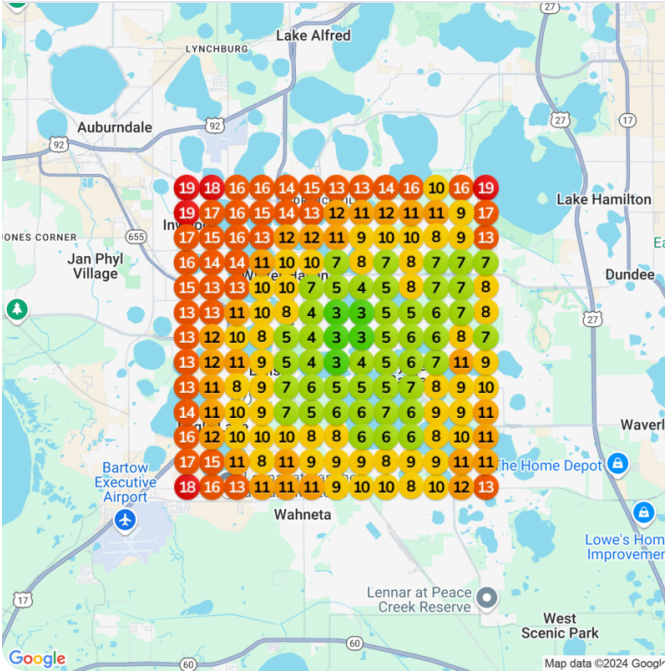

Heatmap Audits

Keyword: tobacco store

Baseline audit Average ranking Top 3 placements
📅 Nov 15, 2024 9.39 2.37%

Improvement Date Average ranking Top 3 placements
39.89% 🔥 Feb 13, 2025 8.3 4.73%

Keyword: smoke shop

Baseline audit Average ranking Top 3 placements
📅 Nov 15, 2024 10.22 4.73%

Improvement Date Average ranking Top 3 placements
17.16% 🔥 Feb 13, 2025 9.75 7.1%

Keyword: tobacco shop

Baseline audit	Average ranking	Top 3 placements
Nov 15, 2024	9.92	2.96%

Improvement	Date	Average ranking	Top 3 placements
12.86%	Feb 13, 2025	9.4	4.14%

Keyword: vape store

Baseline audit	Average ranking	Top 3 placements
Nov 15, 2024	5.2	31.36%

Improvement	Date	Average ranking	Top 3 placements
3.57%	Feb 13, 2025	5.26	31.95%