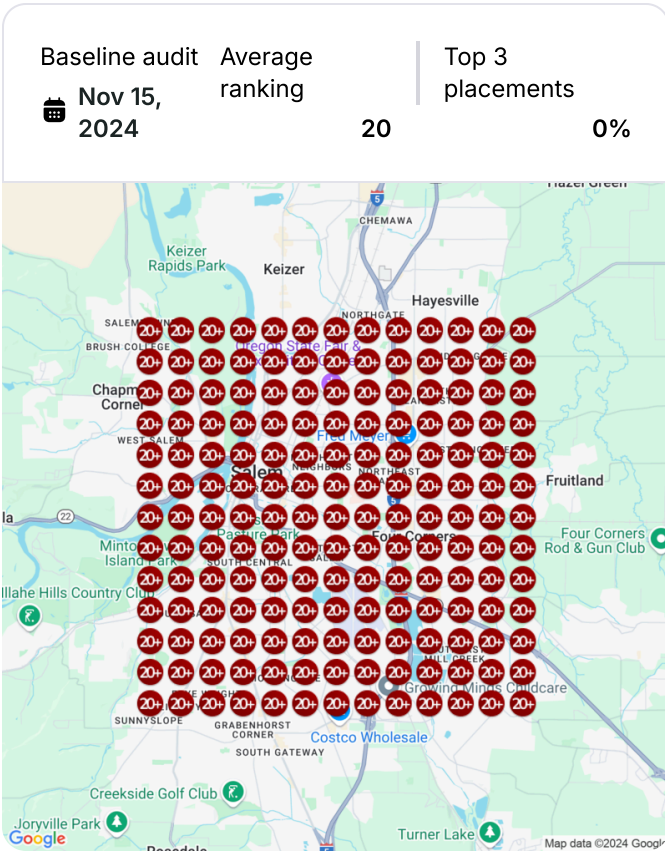

Baseline audit    Average ranking    Top 3 placements  
📅 Nov 15, 2024    11.31    14.79%

Improvement    Date    Average ranking    Top 3 placements  
50.06% 🔥 Dec 15, 2024    8.96    22.49%

Keyword: [dispensary near me](#)

Baseline audit	Average ranking	Top 3 placements
Nov 15, 2024	16.15	0.59%

Improvement	Date	Average ranking	Top 3 placements
46.77%	Dec 15, 2024	14.79	0.59%

Keyword: **cannabis shop**

Baseline audit    Average ranking    Top 3 placements  
📅 Nov 15, 2024    9.01    22.49%

Improvement    Date    Average ranking    Top 3 placements  
33.56% 🔥 Dec 15, 2024    7.57    30.18%

Keyword: [marijuana dispensary](#)

Keyword: [the edibles](#)

Baseline audit	Average ranking	Top 3 placements
Nov 15, 2024	20	0%