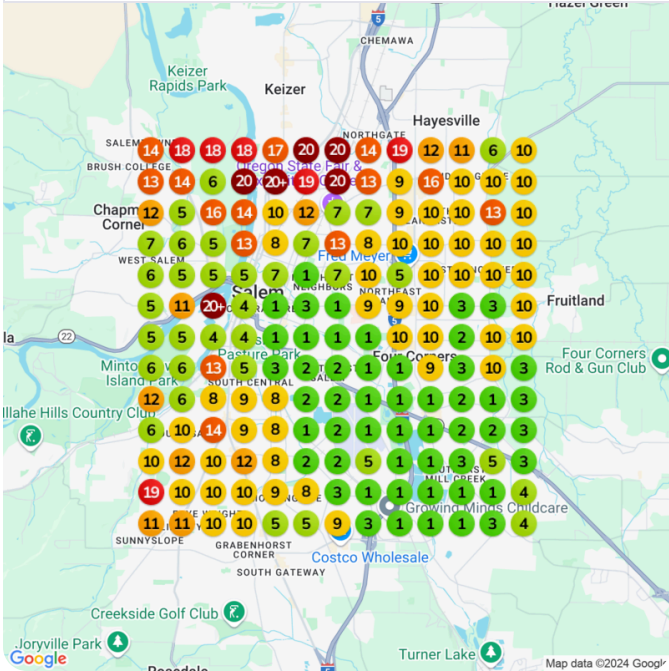

Baseline audit    Average ranking    Top 3 placements  
📅 Nov 15, 2024    11.31    14.79%

Improvement    Date    Average ranking    Top 3 placements  
50.06% 🔥 Dec 15, 2024    8.96    22.49%

Keyword: [dispensary near me](#)

Baseline audit	Average ranking	Top 3 placements
Nov 15, 2024	16.15	0.59%

Improvement	Date	Average ranking	Top 3 placements
46.77%	Dec 15, 2024	14.79	0.59%

Keyword: **cannabis shop**

Baseline audit    Average ranking    Top 3 placements  
📅 Nov 15, 2024    9.01    22.49%

Improvement    Date    Average ranking    Top 3 placements  
33.56% 🔥 Dec 15, 2024    7.57    30.18%

Keyword: [marijuana dispensary](#)

Keyword: [the edibles](#)

Baseline audit	Average ranking	Top 3 placements
Nov 15, 2024	20	0%