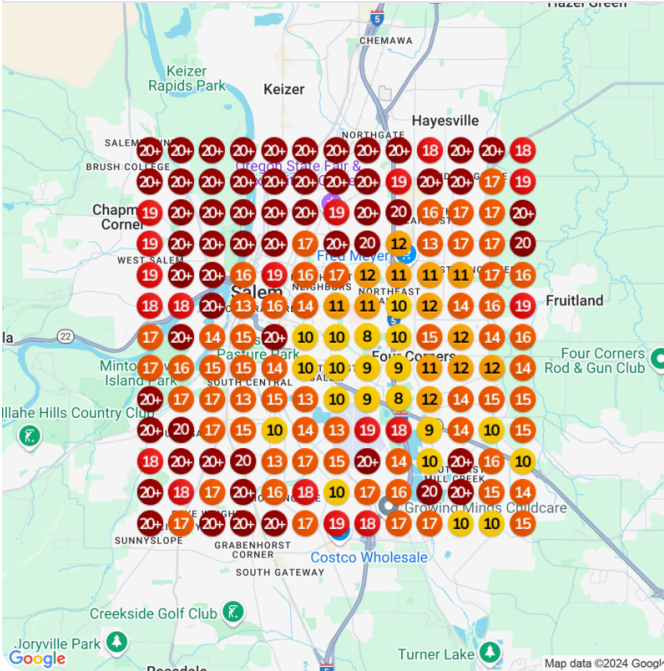

## Heatmap Audits

Keyword: recreational cannabis dispensary

Baseline audit    Average ranking    Top 3 placements  
📅 Nov 15, 2024    12.54    1.18%

Improvement    Date    Average ranking    Top 3 placements  
101.4% 📈    Dec 15, 2024    9.72    5.92%

Keyword: **dispensary**

Baseline audit    Average ranking    Top 3 placements  
📅 Nov 15, 2024    16.79    1.78%

Improvement    Date    Average ranking    Top 3 placements  
76.88% 🔥 Dec 15, 2024    14.5    3.55%

Keyword: **medical cannabis dispensary**

Baseline audit    Average ranking    Top 3 placements  
📅 Nov 15, 2024    16.34    0%

Improvement    Date    Average ranking    Top 3 placements  
61.39% 📈    Dec 15, 2024    14.08    0%

Keyword: **cbd gummies**

Baseline audit	Average ranking	Top 3 placements
Nov 15, 2024	16.43	0.59%

Improvement	Date	Average ranking	Top 3 placements
55.31%	Dec 15, 2024	15.55	1.18%

Keyword: [cannabis store](#)