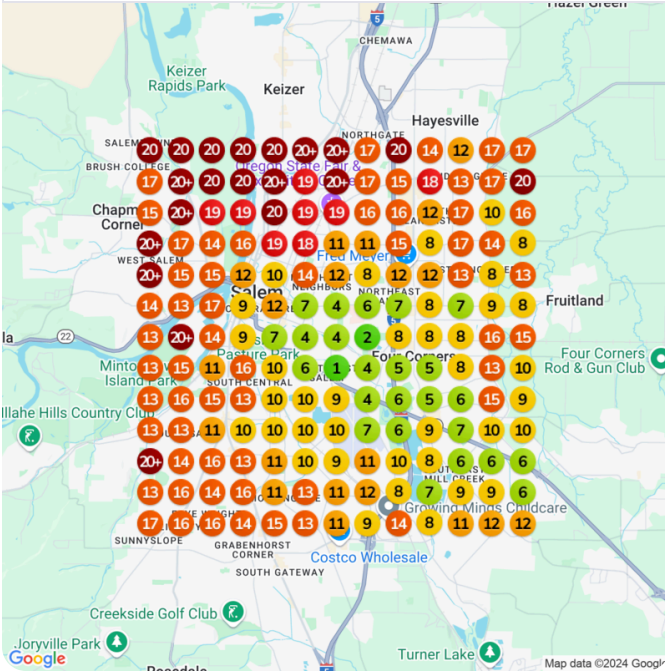

191% ↑

3274 Last period

9538 This period

Direction requests

181% ↑

972 Last period

2731 This period

## Heatmap Audits

Keyword: recreational cannabis dispensary

Baseline audit    Average ranking    Top 3 placements  
📅 Nov 15, 2024    12.54    1.18%

Improvement    Date    Average ranking    Top 3 placements  
101.4% 📈    Dec 15, 2024    9.72    5.92%

Keyword: **dispensary**

Baseline audit    Average ranking    Top 3 placements  
📅 Nov 15, 2024    16.79    1.78%

Improvement    Date    Average ranking    Top 3 placements  
76.88% 🔥 Dec 15, 2024    14.5    3.55%