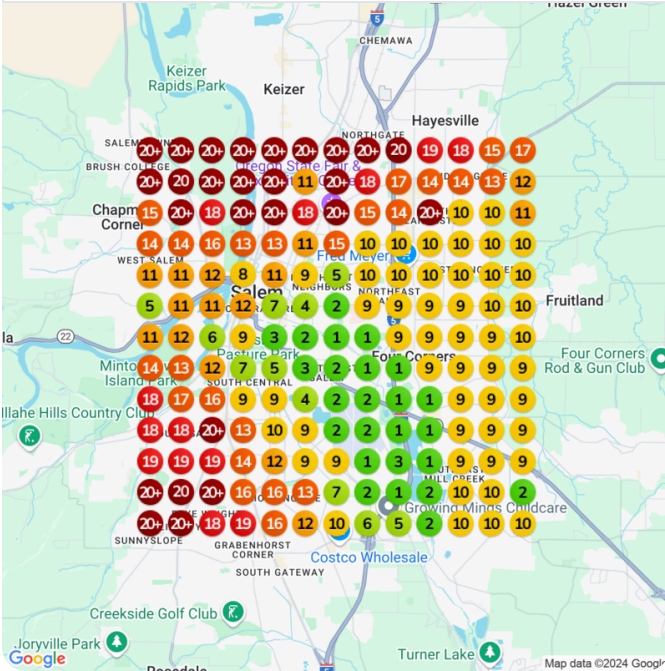

Keyword: **medical cannabis dispensary**

Baseline audit    Average ranking    Top 3 placements  
📅 Nov 15, 2024    16.34    0%

Improvement    Date    Average ranking    Top 3 placements  
61.39% 📈    Dec 15, 2024    14.08    0%

Keyword: **cbd gummies**

Baseline audit	Average ranking	Top 3 placements
Nov 15, 2024	16.43	0.59%

Improvement	Date	Average ranking	Top 3 placements
55.31%	Dec 15, 2024	15.55	1.18%

Keyword: [cannabis store](#)

Baseline audit    Average ranking    Top 3 placements  
📅 Nov 15, 2024    11.31    14.79%

Improvement    Date    Average ranking    Top 3 placements  
50.06% 🔥 Dec 15, 2024    8.96    22.49%

Keyword: [dispensary near me](#)

Baseline audit	Average ranking	Top 3 placements
Nov 15, 2024	16.15	0.59%

Improvement	Date	Average ranking	Top 3 placements
46.77%	Dec 15, 2024	14.79	0.59%

Keyword: **cannabis shop**

Baseline audit    Average ranking    Top 3 placements  
📅 Nov 15, 2024    9.01    22.49%