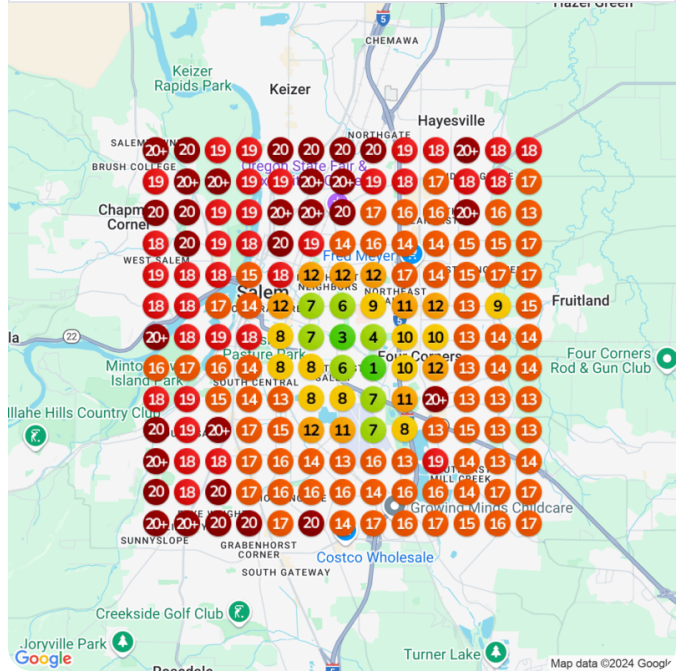

Keyword: **dispensary**

Baseline audit    Average ranking    Top 3 placements  
📅 Nov 15, 2024    16.79    1.78%

Improvement    Date    Average ranking    Top 3 placements  
76.88% 🔥 Dec 15, 2024    14.5    3.55%

Keyword: **medical cannabis dispensary**

Baseline audit    Average ranking    Top 3 placements  
📅 Nov 15, 2024    16.34    0%

Improvement    Date    Average ranking    Top 3 placements  
61.39% 📈    Dec 15, 2024    14.08    0%

Keyword: **cbd gummies**

Baseline audit	Average ranking	Top 3 placements
Nov 15, 2024	16.43	0.59%

Improvement	Date	Average ranking	Top 3 placements
55.31%	Dec 15, 2024	15.55	1.18%

Keyword: [cannabis store](#)

Baseline audit    Average ranking    Top 3 placements  
📅 Nov 15, 2024    11.31    14.79%

Improvement    Date    Average ranking    Top 3 placements  
50.06% 🔥 Dec 15, 2024    8.96    22.49%

Keyword: [dispensary near me](#)