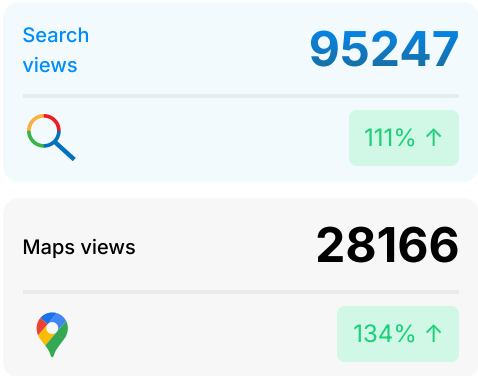

Hall Of Strains Cannabis- Weed Dispensary- Weed Delivery  
2595 State Street

Date  
Nov 15, 2024 to Dec 15, 2024

### People who saw your business

● Google Search ● Google Maps

January 3, 2024

Phone Calls

175% ↑

767 Last period

2107 This period

Website clicks

191% ↑

3274 Last period

9538 This period

Direction requests

181% ↑

972 Last period

2731 This period