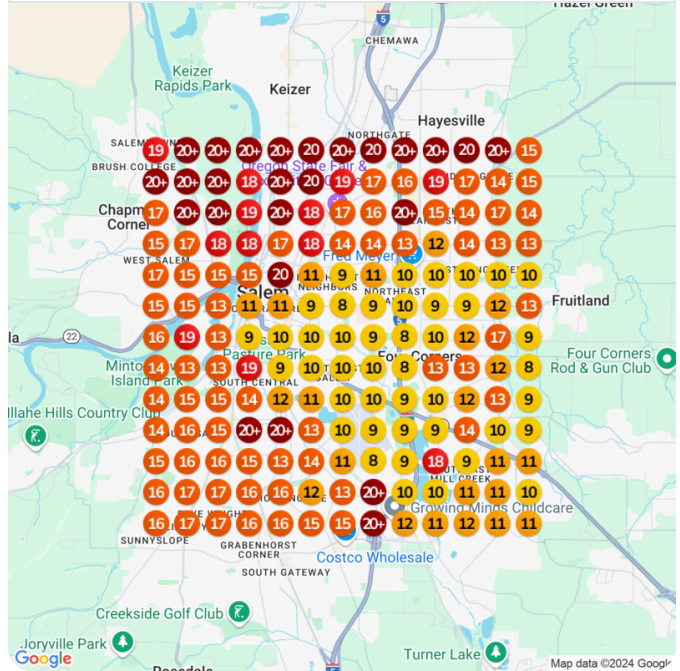

## Heatmap Audits

Keyword: recreational cannabis dispensary

Baseline audit    Average ranking    Top 3 placements  
📅 Nov 15, 2024    12.54    1.18%

Improvement    Date    Average ranking    Top 3 placements  
101.4% 📈    Dec 15, 2024    9.72    5.92%

Keyword: **dispensary**

Baseline audit    Average ranking    Top 3 placements  
📅 Nov 15, 2024    16.79    1.78%

Improvement    Date    Average ranking    Top 3 placements  
76.88% 🔥 Dec 15, 2024    14.5    3.55%

Keyword: **medical cannabis dispensary**

Baseline audit    Average ranking    Top 3 placements  
📅 Nov 15, 2024    16.34    0%

Improvement    Date    Average ranking    Top 3 placements  
61.39% 📈    Dec 15, 2024    14.08    0%