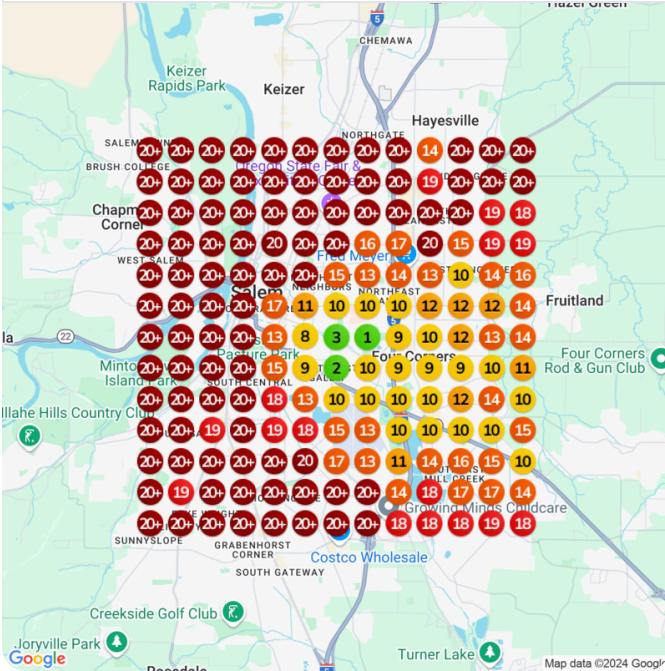

191% ↑

3274 Last period

9538 This period

Direction requests

181% ↑

972 Last period

2731 This period

## Heatmap Audits

Keyword: recreational cannabis dispensary

Baseline audit    Average ranking    Top 3 placements  
📅 Nov 15, 2024    12.54    1.18%

Improvement    Date    Average ranking    Top 3 placements  
101.4% 📈    Dec 15, 2024    9.72    5.92%

Keyword: **dispensary**

Baseline audit    Average ranking    Top 3 placements  
📅 Nov 15, 2024    16.79    1.78%

Improvement    Date    Average ranking    Top 3 placements  
76.88% 🔥 Dec 15, 2024    14.5    3.55%

Keyword: **medical cannabis dispensary**

Baseline audit    Average ranking    Top 3 placements  
📅 Nov 15, 2024    16.34    0%

Improvement    Date    Average ranking    Top 3 placements  
61.39% 📈    Dec 15, 2024    14.08    0%