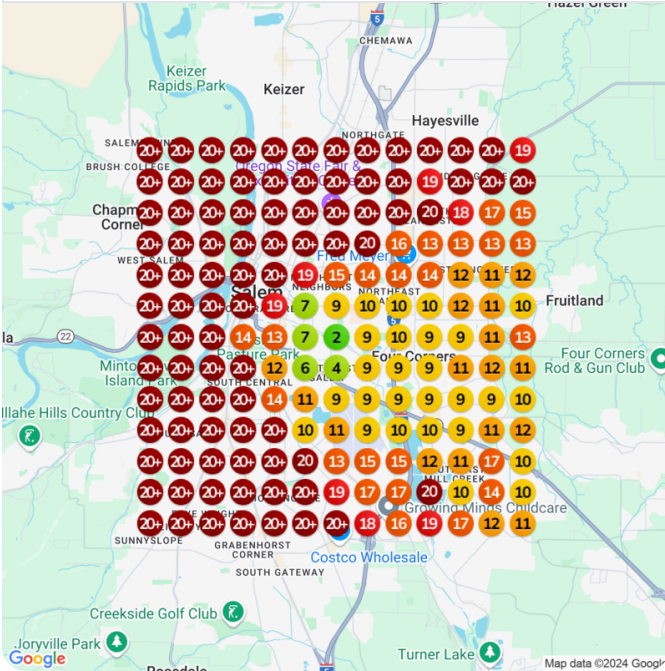

Keyword: **cbd gummies**

Baseline audit	Average ranking	Top 3 placements
Nov 15, 2024	16.43	0.59%

Improvement	Date	Average ranking	Top 3 placements
55.31%	Dec 15, 2024	15.55	1.18%

Keyword: [cannabis store](#)

Baseline audit    Average ranking    Top 3 placements  
📅 Nov 15, 2024    11.31    14.79%

Improvement    Date    Average ranking    Top 3 placements  
50.06% 🔥 Dec 15, 2024    8.96    22.49%

Keyword: [dispensary near me](#)

Baseline audit	Average ranking	Top 3 placements
Nov 15, 2024	16.15	0.59%

Improvement	Date	Average ranking	Top 3 placements
46.77%	Dec 15, 2024	14.79	0.59%

Keyword: **cannabis shop**

Baseline audit    Average ranking    Top 3 placements  
📅 Nov 15, 2024    9.01    22.49%

Improvement    Date    Average ranking    Top 3 placements  
33.56% 🔥 Dec 15, 2024    7.57    30.18%

Keyword: [marijuana dispensary](#)

Keyword: [the edibles](#)

Baseline audit	Average ranking	Top 3 placements
Nov 15, 2024	20	0%