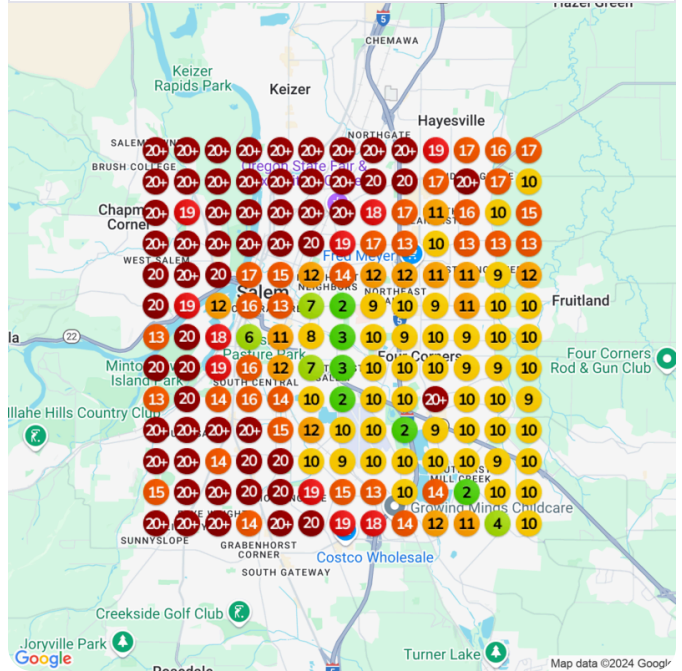

191% ↑

3274 Last period

9538 This period

Direction requests

181% ↑

972 Last period

2731 This period

## Heatmap Audits

Keyword: recreational cannabis dispensary

Baseline audit    Average ranking    Top 3 placements  
📅 Nov 15, 2024    12.54    1.18%

Improvement    Date    Average ranking    Top 3 placements  
101.4% 📈    Dec 15, 2024    9.72    5.92%

Keyword: **dispensary**

Baseline audit    Average ranking    Top 3 placements  
📅 Nov 15, 2024    16.79    1.78%

Improvement    Date    Average ranking    Top 3 placements  
76.88% 🔥 Dec 15, 2024    14.5    3.55%