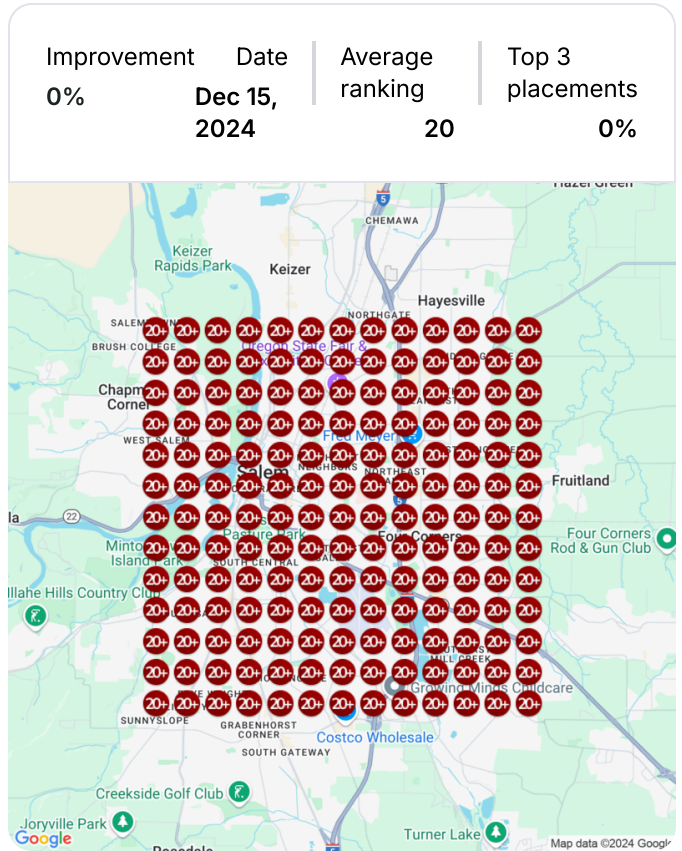

Baseline audit    Average ranking    Top 3 placements  
📅 Nov 15, 2024    11.31    14.79%

Improvement    Date    Average ranking    Top 3 placements  
50.06% 🔥 Dec 15, 2024    8.96    22.49%

Keyword: [dispensary near me](#)

Baseline audit	Average ranking	Top 3 placements
Nov 15, 2024	16.15	0.59%

Improvement	Date	Average ranking	Top 3 placements
46.77%	Dec 15, 2024	14.79	0.59%

Keyword: **cannabis shop**

Baseline audit    Average ranking    Top 3 placements  
📅 Nov 15, 2024    9.01    22.49%

Improvement    Date    Average ranking    Top 3 placements  
33.56% 🔥 Dec 15, 2024    7.57    30.18%

Keyword: [marijuana dispensary](#)

Keyword: [the edibles](#)

Baseline audit	Average ranking	Top 3 placements
Nov 15, 2024	20	0%