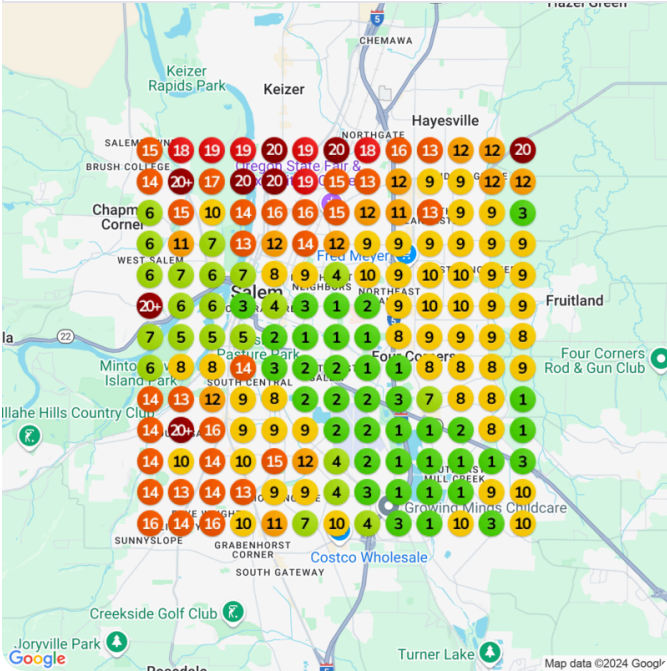

Baseline audit    Average ranking    Top 3 placements  
📅 Nov 15, 2024    11.31    14.79%

Improvement    Date    Average ranking    Top 3 placements  
50.06% 🔥 Dec 15, 2024    8.96    22.49%

Keyword: [dispensary near me](#)

Baseline audit	Average ranking	Top 3 placements
Nov 15, 2024	16.15	0.59%

Improvement	Date	Average ranking	Top 3 placements
46.77%	Dec 15, 2024	14.79	0.59%

Keyword: **cannabis shop**

Baseline audit    Average ranking    Top 3 placements  
📅 Nov 15, 2024    9.01    22.49%

Improvement    Date    Average ranking    Top 3 placements  
33.56% 🔥 Dec 15, 2024    7.57    30.18%

Keyword: [marijuana dispensary](#)

Keyword: [the edibles](#)

Baseline audit	Average ranking	Top 3 placements
Nov 15, 2024	20	0%