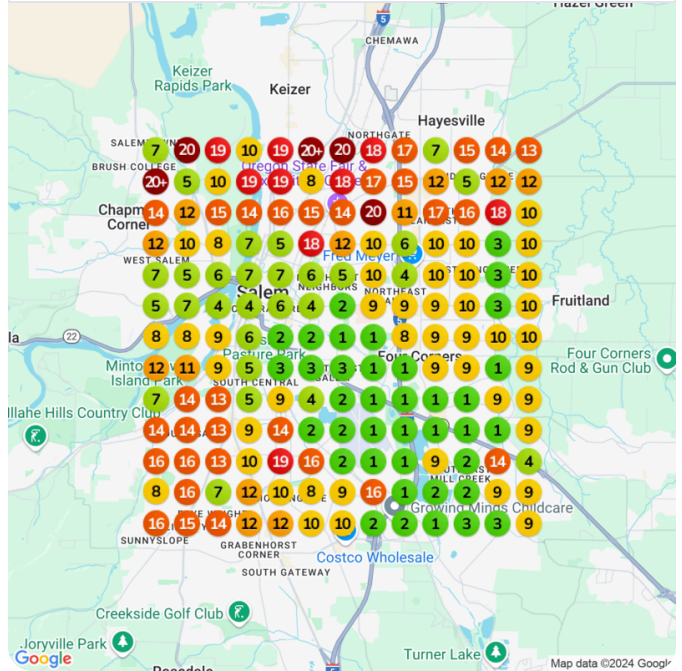

Keyword: **medical cannabis dispensary**

Baseline audit    Average ranking    Top 3 placements  
📅 Nov 15, 2024    16.34    0%

Improvement    Date    Average ranking    Top 3 placements  
61.39% 📈    Dec 15, 2024    14.08    0%

Keyword: **cbd gummies**

Baseline audit	Average ranking	Top 3 placements
Nov 15, 2024	16.43	0.59%

Improvement	Date	Average ranking	Top 3 placements
55.31%	Dec 15, 2024	15.55	1.18%

Keyword: [cannabis store](#)

Baseline audit    Average ranking    Top 3 placements  
📅 Nov 15, 2024    11.31    14.79%

Improvement    Date    Average ranking    Top 3 placements  
50.06% 🔥 Dec 15, 2024    8.96    22.49%

Keyword: [dispensary near me](#)

Baseline audit	Average ranking	Top 3 placements
Nov 15, 2024	16.15	0.59%

Improvement	Date	Average ranking	Top 3 placements
46.77%	Dec 15, 2024	14.79	0.59%

Keyword: **cannabis shop**

Baseline audit    Average ranking    Top 3 placements  
📅 Nov 15, 2024    9.01    22.49%