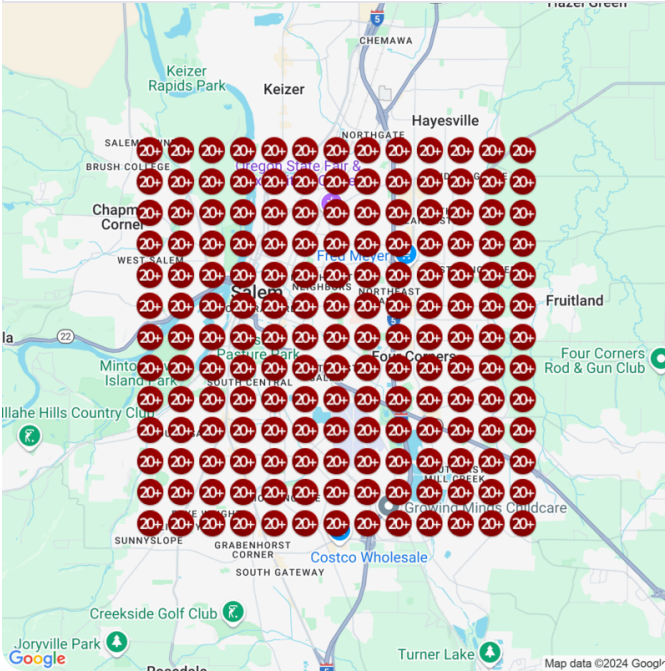

Baseline audit	Average ranking	Top 3 placements
Nov 15, 2024	16.15	0.59%

Improvement	Date	Average ranking	Top 3 placements
46.77%	Dec 15, 2024	14.79	0.59%

Keyword: **cannabis shop**

Baseline audit    Average ranking    Top 3 placements  
📅 Nov 15, 2024    9.01    22.49%

Improvement    Date    Average ranking    Top 3 placements  
33.56% 🔥 Dec 15, 2024    7.57    30.18%

Keyword: [marijuana dispensary](#)

Keyword: [the edibles](#)

Baseline audit	Average ranking	Top 3 placements
Nov 15, 2024	20	0%