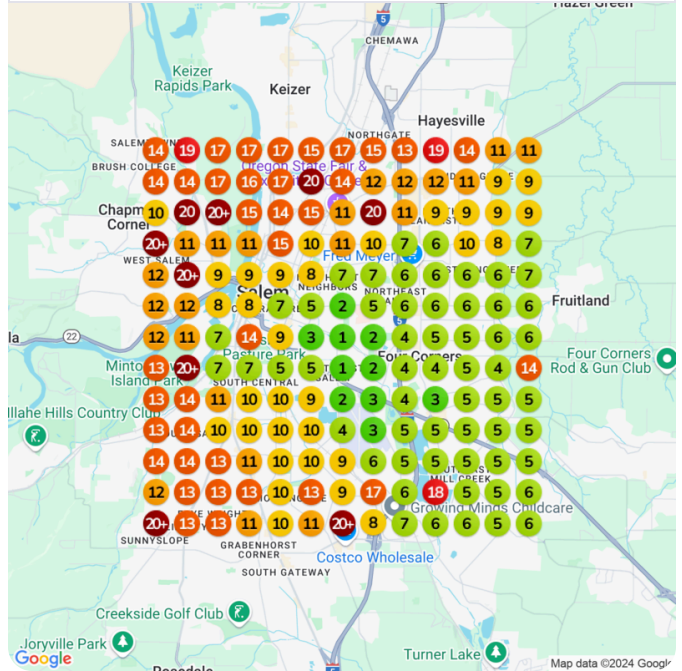

191% ↑

3274 Last period

9538 This period

Direction requests

181% ↑

972 Last period

2731 This period

## Heatmap Audits

Keyword: recreational cannabis dispensary

Baseline audit    Average ranking    Top 3 placements  
📅 Nov 15, 2024    12.54    1.18%

Improvement    Date    Average ranking    Top 3 placements  
101.4% 📈    Dec 15, 2024    9.72    5.92%

Keyword: **dispensary**

Baseline audit    Average ranking    Top 3 placements  
📅 Nov 15, 2024    16.79    1.78%

Improvement    Date    Average ranking    Top 3 placements  
76.88% 🔥 Dec 15, 2024    14.5    3.55%

Keyword: **medical cannabis dispensary**

Baseline audit    Average ranking    Top 3 placements  
📅 Nov 15, 2024    16.34    0%

Improvement    Date    Average ranking    Top 3 placements  
61.39% 📈    Dec 15, 2024    14.08    0%