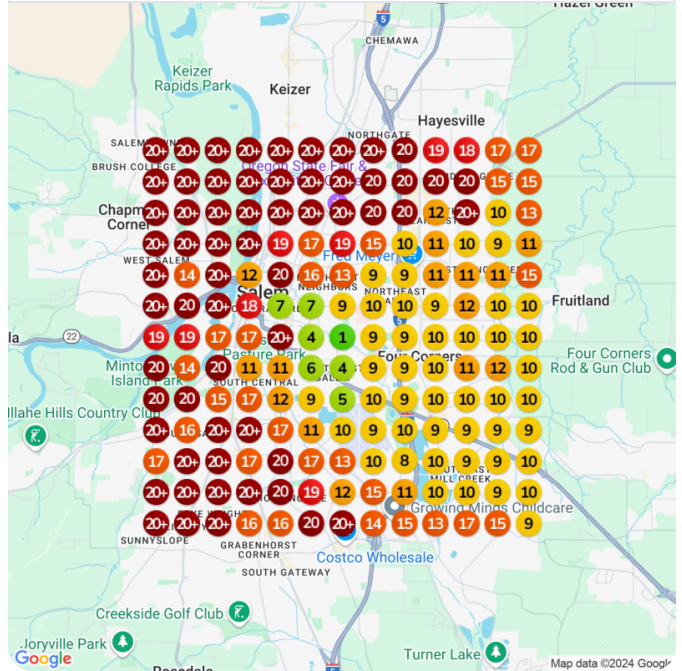

Keyword: **cbd gummies**

Baseline audit	Average ranking	Top 3 placements
Nov 15, 2024	16.43	0.59%

Improvement	Date	Average ranking	Top 3 placements
55.31%	Dec 15, 2024	15.55	1.18%

Keyword: [cannabis store](#)

Baseline audit    Average ranking    Top 3 placements  
📅 Nov 15, 2024    11.31    14.79%

Improvement    Date    Average ranking    Top 3 placements  
50.06% 🔥 Dec 15, 2024    8.96    22.49%

Keyword: [dispensary near me](#)

Baseline audit	Average ranking	Top 3 placements
Nov 15, 2024	16.15	0.59%

Improvement	Date	Average ranking	Top 3 placements
46.77%	Dec 15, 2024	14.79	0.59%

Keyword: **cannabis shop**

Baseline audit    Average ranking    Top 3 placements  
📅 Nov 15, 2024    9.01    22.49%

Improvement    Date    Average ranking    Top 3 placements  
33.56% 🔥 Dec 15, 2024    7.57    30.18%

Keyword: [marijuana dispensary](#)

Keyword: [the edibles](#)

Baseline audit	Average ranking	Top 3 placements
Nov 15, 2024	20	0%