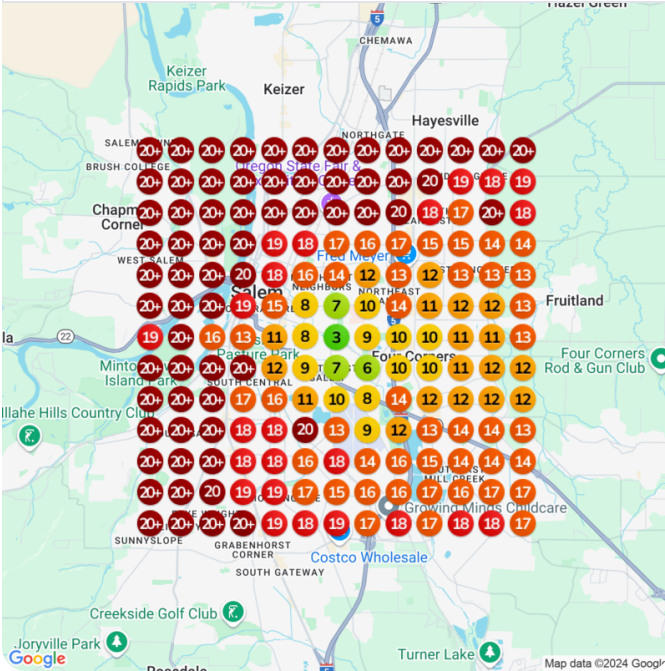

Keyword: **dispensary**

Baseline audit    Average ranking    Top 3 placements  
📅 Nov 15, 2024    16.79    1.78%

Improvement    Date    Average ranking    Top 3 placements  
76.88% 🔥 Dec 15, 2024    14.5    3.55%

Keyword: **medical cannabis dispensary**

Baseline audit    Average ranking    Top 3 placements  
📅 Nov 15, 2024    16.34    0%

Improvement    Date    Average ranking    Top 3 placements  
61.39% 📈    Dec 15, 2024    14.08    0%

Keyword: **cbd gummies**

Baseline audit	Average ranking	Top 3 placements
Nov 15, 2024	16.43	0.59%

Improvement	Date	Average ranking	Top 3 placements
55.31%	Dec 15, 2024	15.55	1.18%

Keyword: [cannabis store](#)

Baseline audit    Average ranking    Top 3 placements  
📅 Nov 15, 2024    11.31    14.79%

Improvement    Date    Average ranking    Top 3 placements  
50.06% 🔥 Dec 15, 2024    8.96    22.49%

Keyword: [dispensary near me](#)