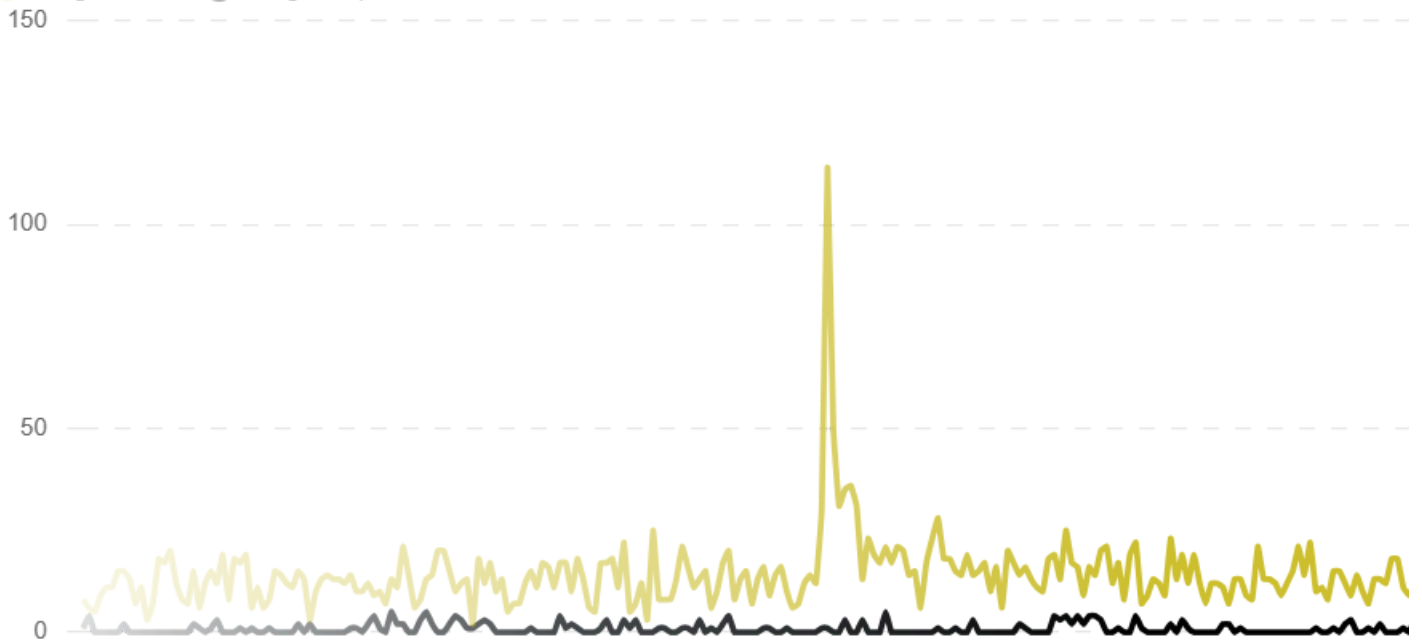

Performance Reports

People who saw your business

Search views	4602
	142% ↑
Maps views	239
	203% ↑

● Google Search ● Google Maps

January 3, 2024

Phone Calls

170% ↑

44 Last period

119 This period

Website clicks

121% ↑

108 Last period

239 This period

Completed Actions

- | | |
|--|--|
|  Published post for All Seasons Tree Care
See details 10 hours ago |  Sent report for All Seasons Tree Care
3 days ago |
|  Published Answer for All Seasons Tree Care
See details 5 days ago |  Published Question for All Seasons Tree Care
See details 5 days ago |
|  Published post for All Seasons Tree Care
See details 6 days ago |  Published post for All Seasons Tree Care
See details 11 days ago |
|  Published post for All Seasons Tree Care
See details 16 days ago |  Published Answer for All Seasons Tree Care
See details 17 days ago |
|  Published Question for All Seasons Tree Care
See details 17 days ago |  Published post for All Seasons Tree Care
See details 21 days ago |