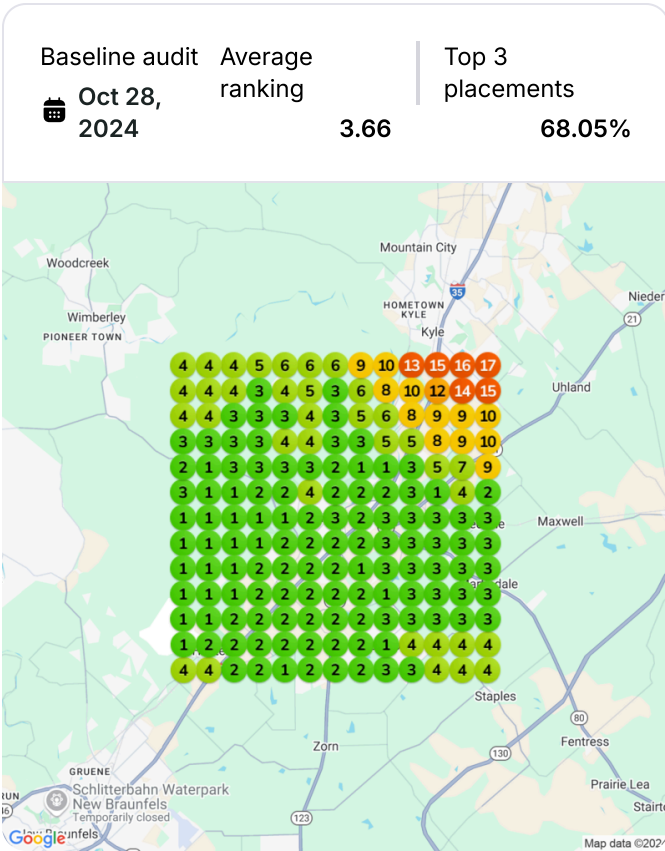

Heatmap Audits

Keyword: [tree trimming](#)

Baseline audit Average ranking Top 3 placements
📅 Oct 28, 2024 3.82 66.27%

Improvement Date Average ranking Top 3 placements
6.75% Jan 10, 2025 3.67 72.78%

Baseline audit Average ranking Top 3 placements
📅 Oct 28, 2024 4.47 55.62%