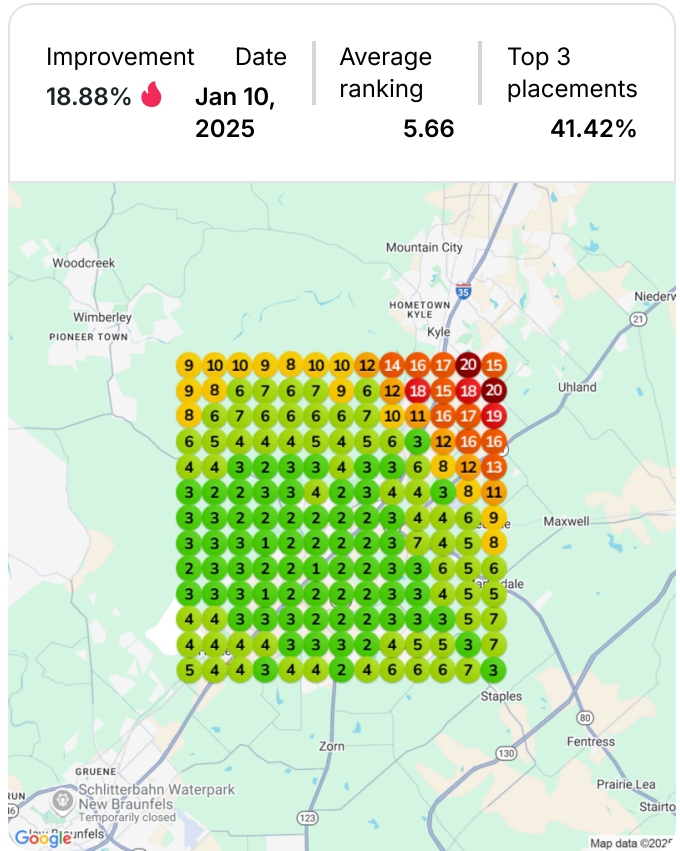

Heatmap Audits

Keyword: [tree trimming](#)

Baseline audit Average ranking Top 3 placements
📅 Oct 28, 2024 3.82 66.27%

Improvement Date Average ranking Top 3 placements
6.75% Jan 10, 2025 3.67 72.78%

Baseline audit Average ranking Top 3 placements
📅 Oct 28, 2024 4.47 55.62%