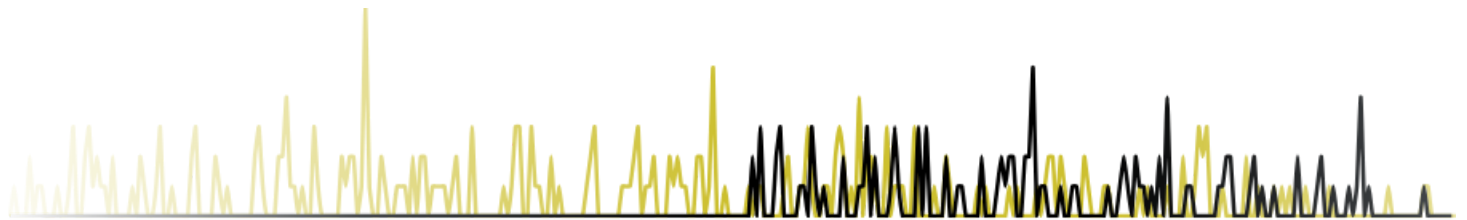

119 This period

Website clicks

121% ↑

108 Last period

239 This period

Completed Actions

- | | |
|--|--|
|  Published post for All Seasons Tree Care
See details 10 hours ago |  Sent report for All Seasons Tree Care
3 days ago |
|  Published Answer for All Seasons Tree Care
See details 5 days ago |  Published Question for All Seasons Tree Care
See details 5 days ago |
|  Published post for All Seasons Tree Care
See details 6 days ago |  Published post for All Seasons Tree Care
See details 11 days ago |
|  Published post for All Seasons Tree Care
See details 16 days ago |  Published Answer for All Seasons Tree Care
See details 17 days ago |
|  Published Question for All Seasons Tree Care
See details 17 days ago |  Published post for All Seasons Tree Care
See details 21 days ago |