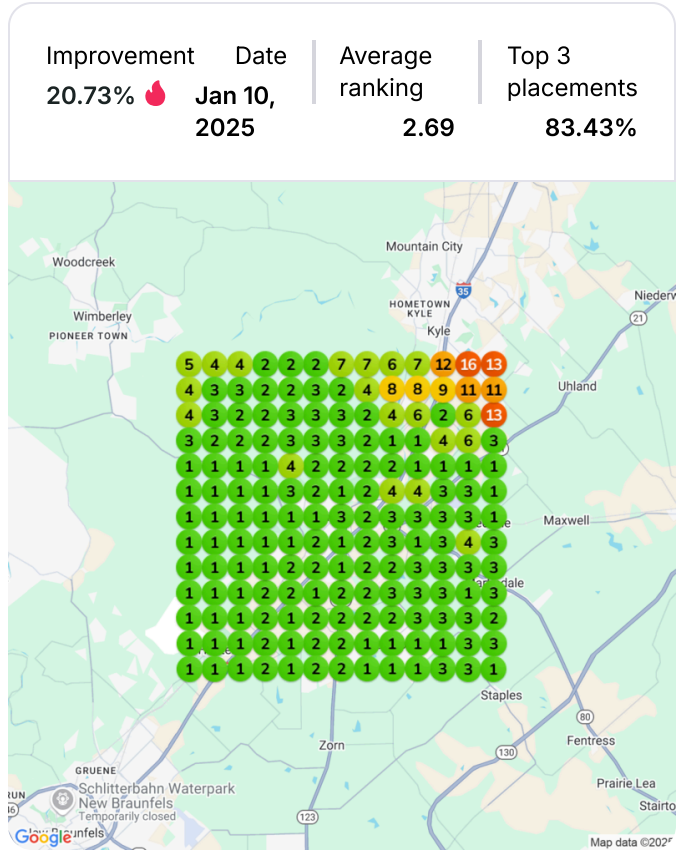

Heatmap Audits

Keyword: [tree trimming](#)