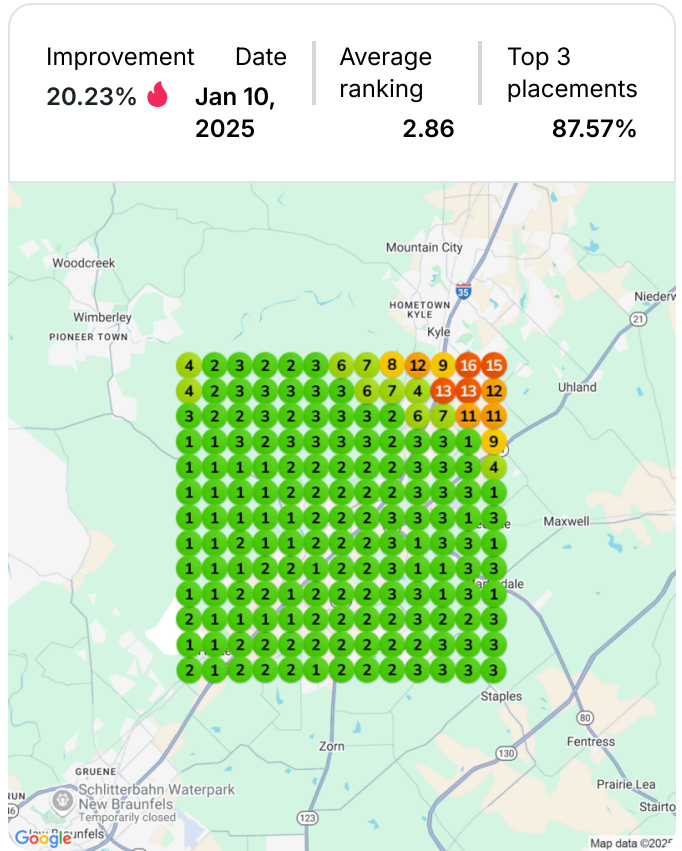

Heatmap Audits

Keyword: [tree trimming](#)

Baseline audit Average ranking Top 3 placements
📅 Oct 28, 2024 3.82 66.27%

Improvement Date Average ranking Top 3 placements
6.75% Jan 10, 2025 3.67 72.78%

Baseline audit Average ranking Top 3 placements
📅 Oct 28, 2024 4.47 55.62%