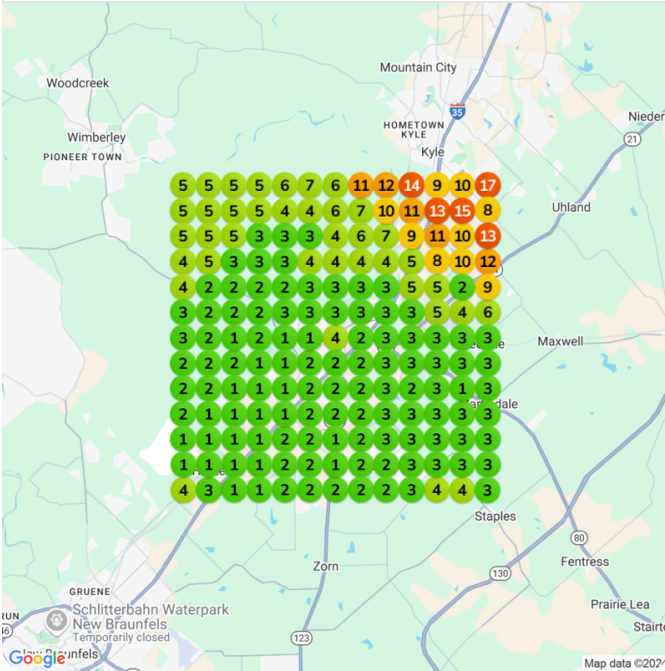

Heatmap Audits

Keyword: [tree trimming](#)

Baseline audit Average ranking Top 3 placements
📅 Oct 28, 2024 3.82 66.27%

Improvement Date Average ranking Top 3 placements
6.75% Jan 10, 2025 3.67 72.78%

Baseline audit Average ranking Top 3 placements
📅 Oct 28, 2024 4.47 55.62%

Improvement Date Average ranking Top 3 placements
5.7% Jan 10, 2025 4.18 62.72%