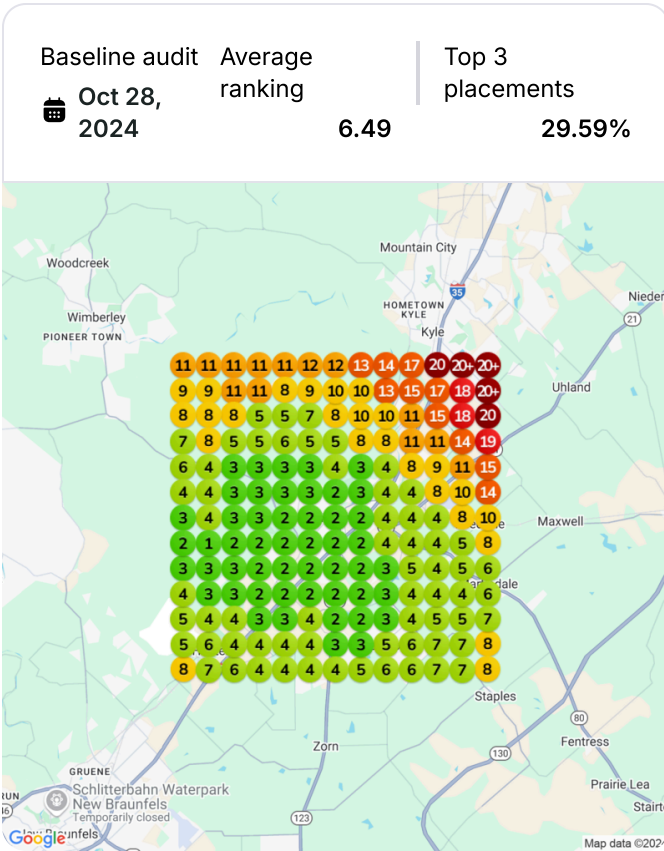

Heatmap Audits

Keyword: [tree trimming](#)

Baseline audit Average ranking Top 3 placements
📅 Oct 28, 2024 3.82 66.27%

Improvement Date Average ranking Top 3 placements
6.75% Jan 10, 2025 3.67 72.78%

Baseline audit Average ranking Top 3 placements
📅 Oct 28, 2024 4.47 55.62%