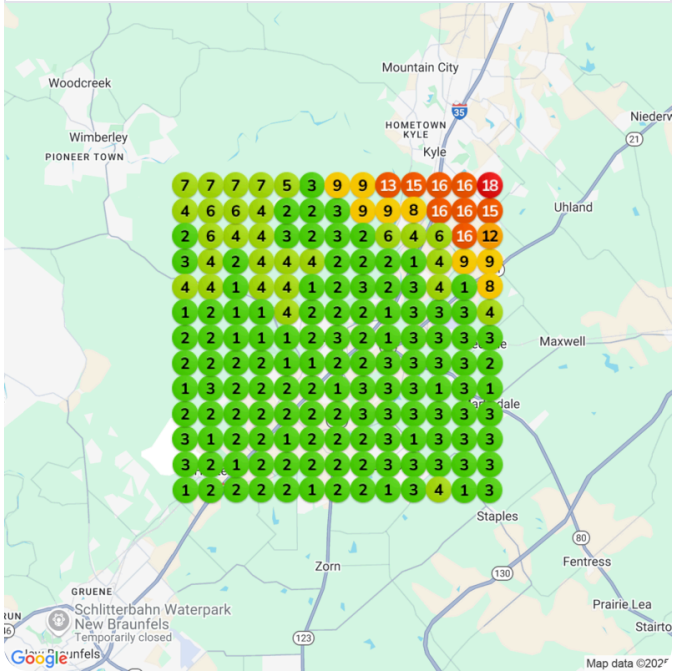

Heatmap Audits

Keyword: [tree trimming](#)

Baseline audit Average ranking Top 3 placements
📅 Oct 28, 2024 3.82 66.27%

Improvement Date Average ranking Top 3 placements
6.75% Jan 10, 2025 3.67 72.78%

Baseline audit Average ranking Top 3 placements
📅 Oct 28, 2024 4.47 55.62%