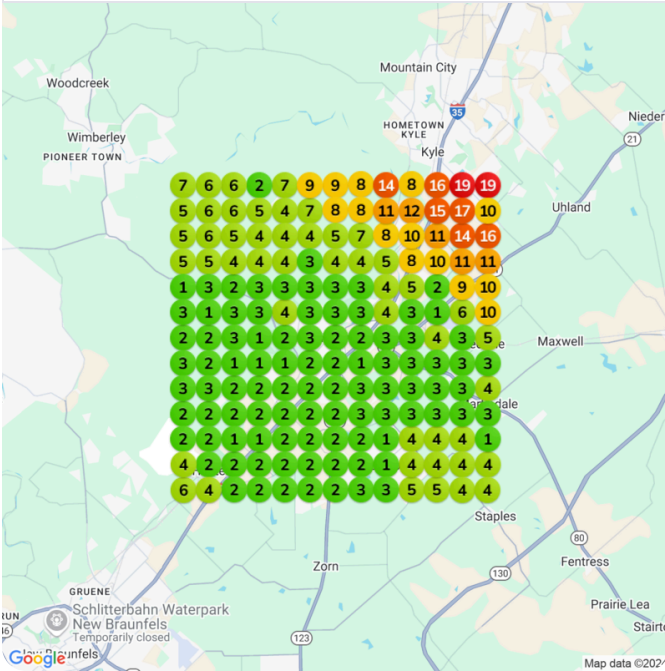

Heatmap Audits

Keyword: [tree trimming](#)

Baseline audit Average ranking Top 3 placements
📅 Oct 28, 2024 3.82 66.27%

Improvement Date Average ranking Top 3 placements
6.75% Jan 10, 2025 3.67 72.78%

Baseline audit Average ranking Top 3 placements
📅 Oct 28, 2024 4.47 55.62%

Improvement Date Average ranking Top 3 placements
5.7% Jan 10, 2025 4.18 62.72%