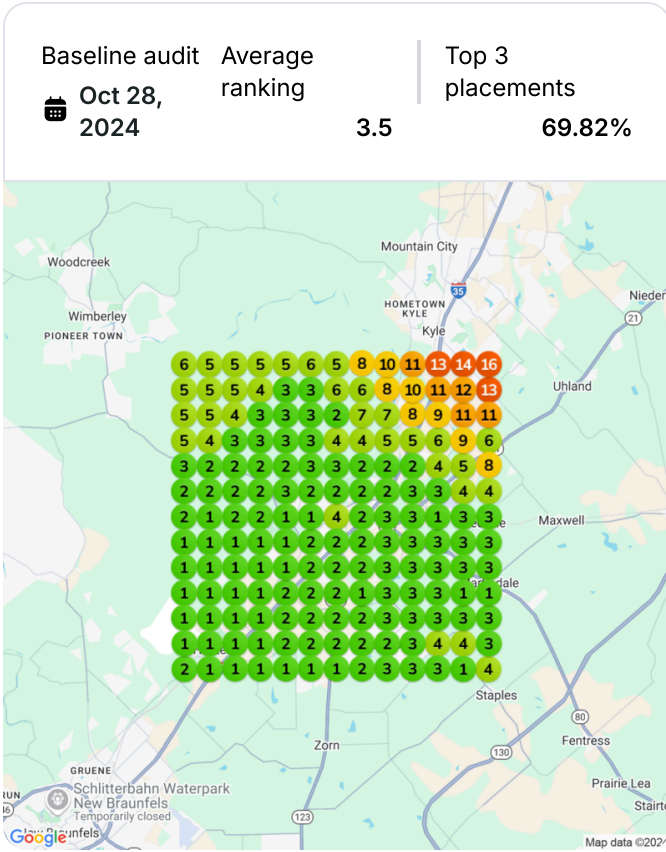

Heatmap Audits

Keyword: [tree trimming](#)